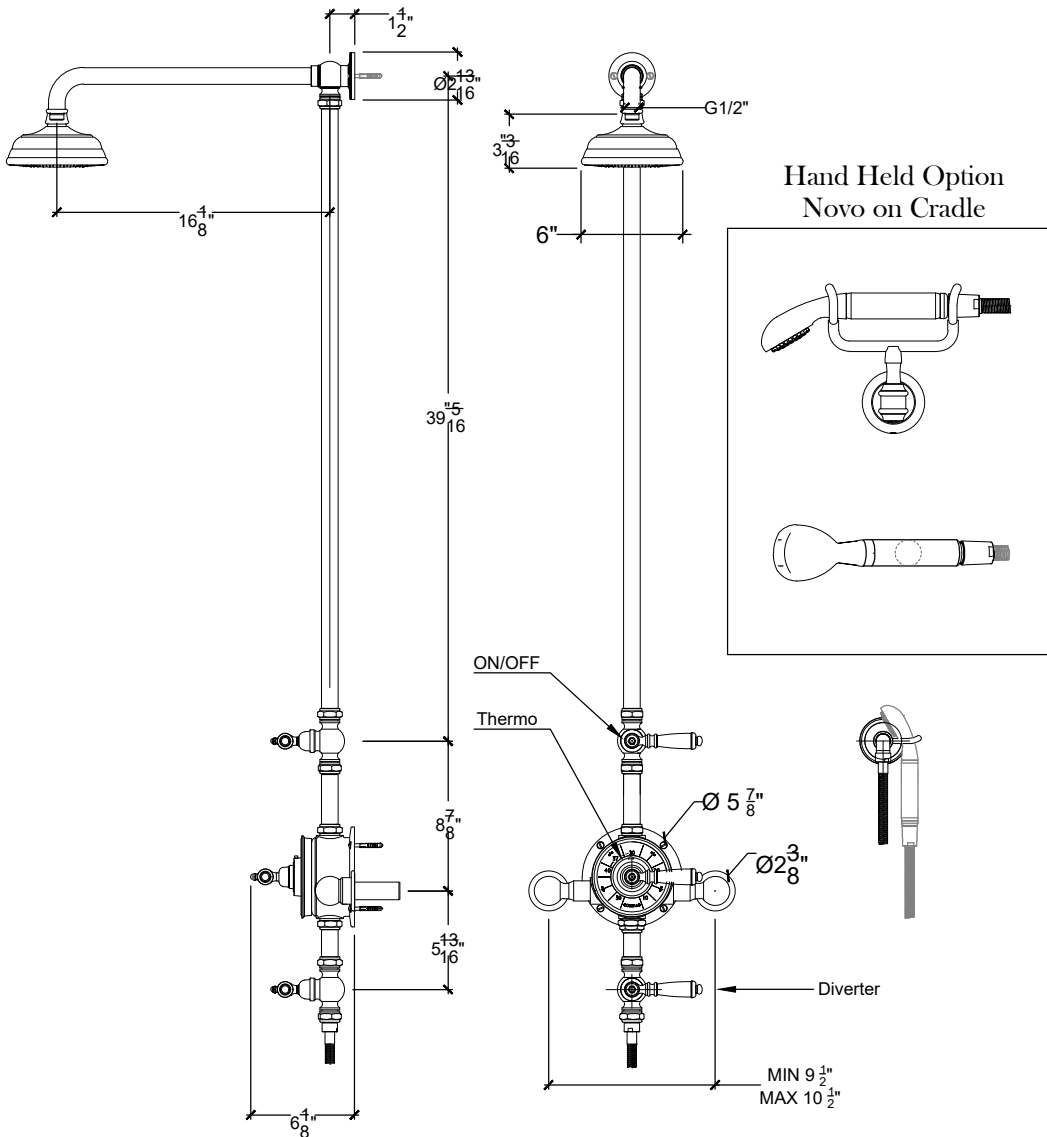

LIBERTY

Liberty exposed shower system with a 6" free flow shower head with straight arm and Novo hand held on hook.
Style # 000000

Copyright © Compas 2010 www.compassstone.com

 COMPAS™