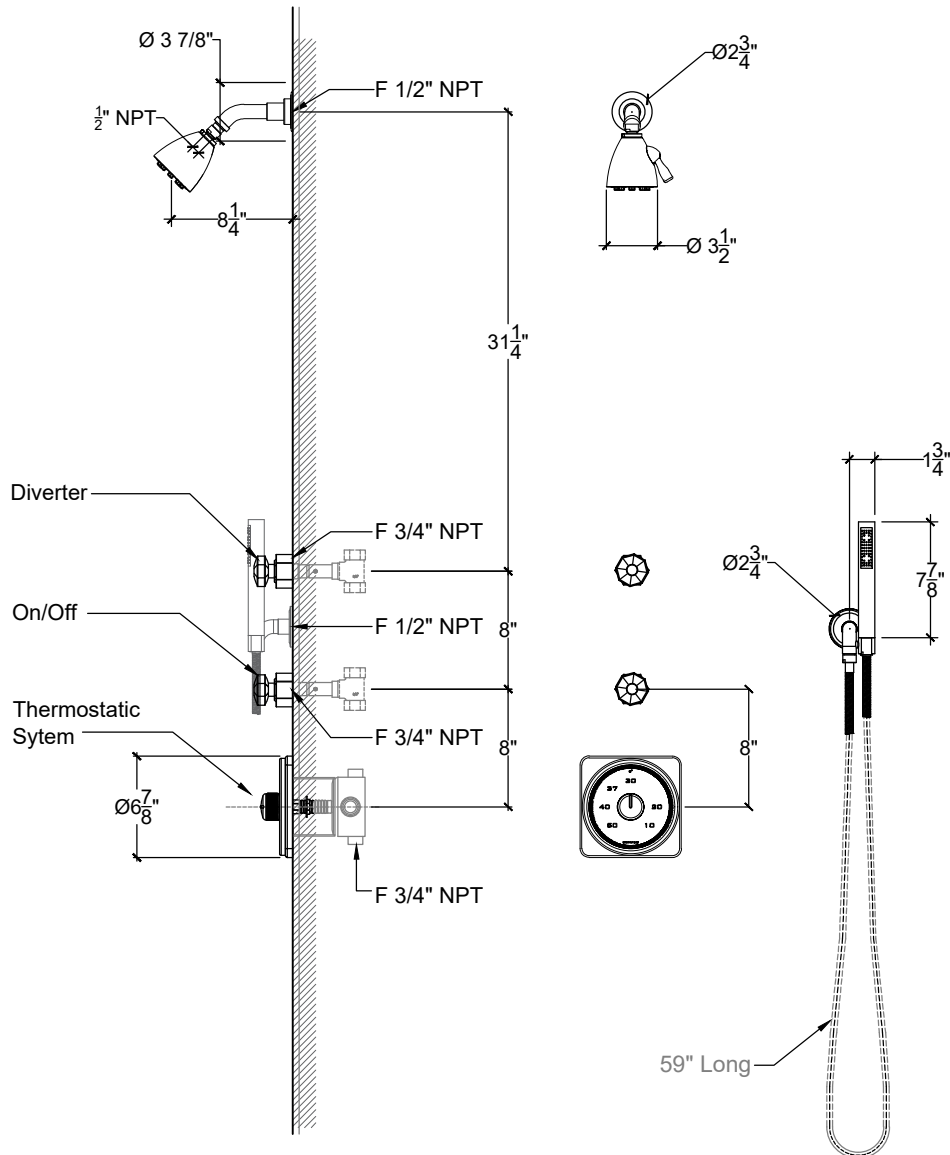

# LOULOU

Loulou Thermostatic Internal Shower System. Hand held on Hook  
Système de douche mural interne avec Poignée Loulou.  
Ref # 94-171

Copyright © Compas 2010 www.compassstone.com

\*Use with any Collection / Shower Arm & Shower Head Options Available