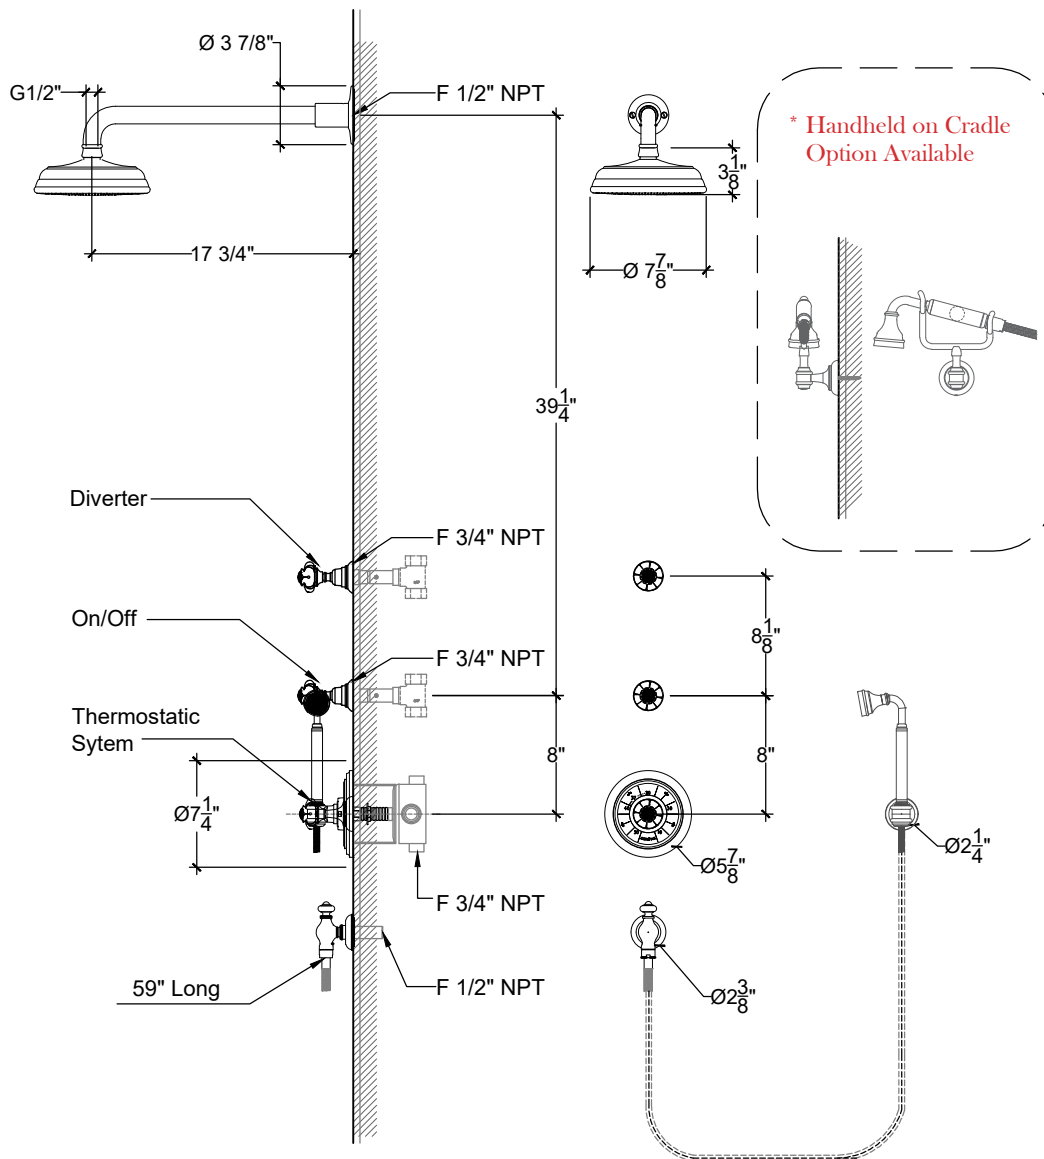

LOTUS

Lotus thermostatic internal shower system with straight shower arm and hand held
Système de douche mural interne avec poignée Lotus.
Ref # 94-014

Copyright © Compas 2010 www.compassstone.com

 COMPAS™