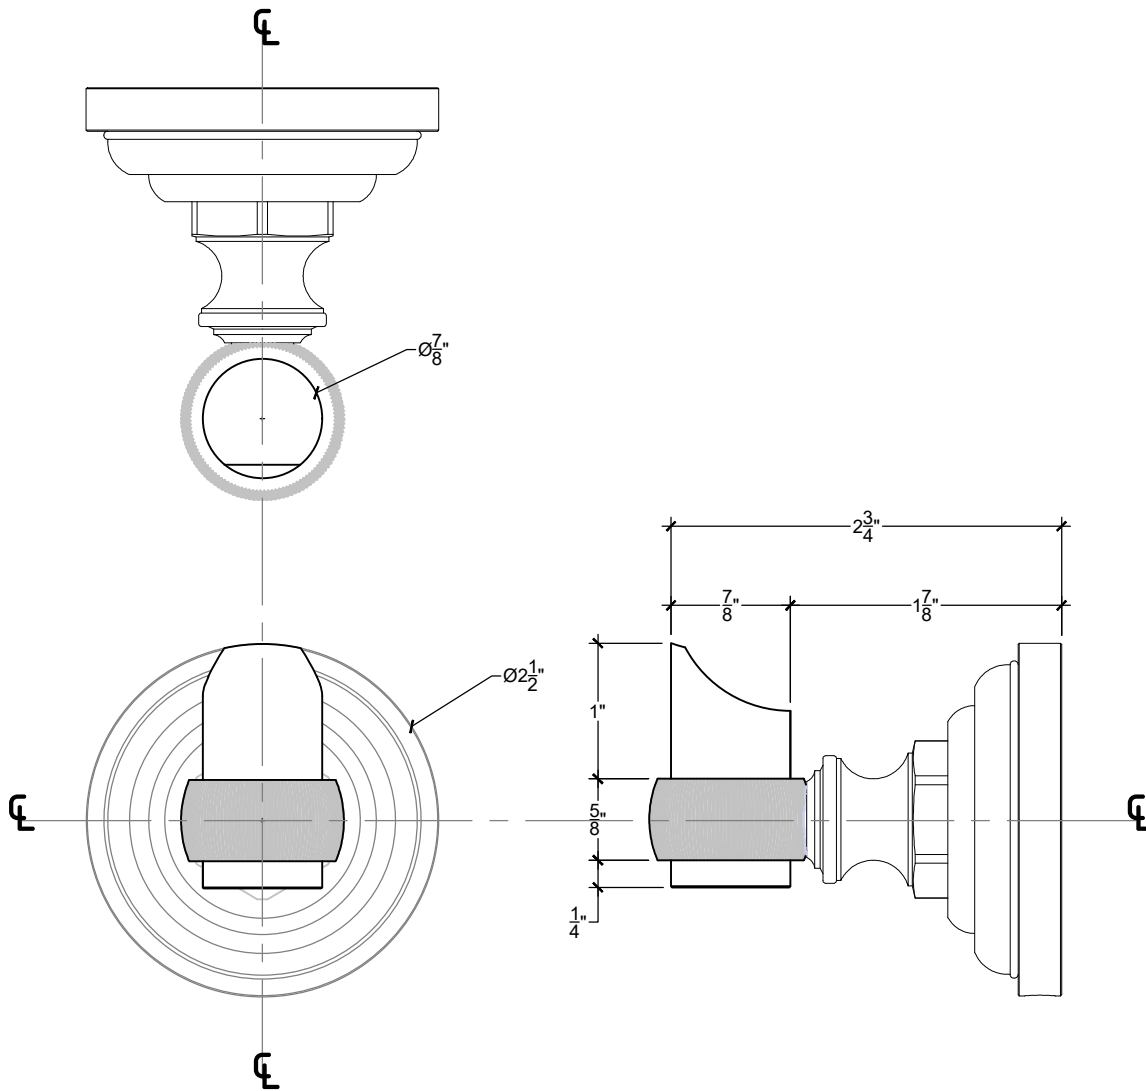

# KNURL

Wall mounted Knurl Robe Hook  
Montage mural - Porte peignoir Knurl  
Ref # 12902507

Copyright © Compas 2010 www.compasstone.com