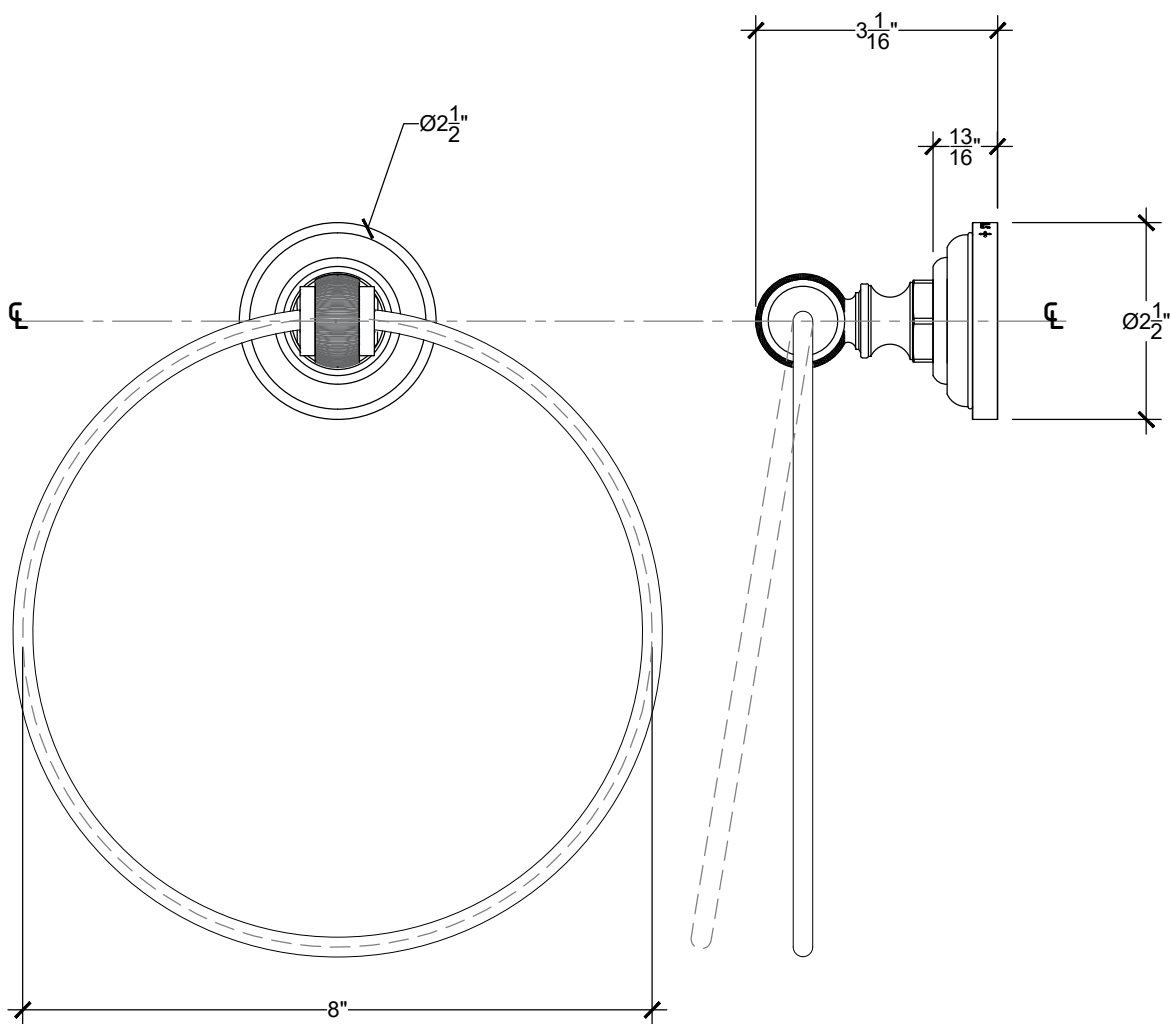

KNURL

Wall Mounted 8" Towel Ring

Porte Serviette Simple Anneau Foulard Simple de 8" (20mm)

Ref # 12902503

Copyright © Compas 2010 www.compasstone.com

COMPAS™