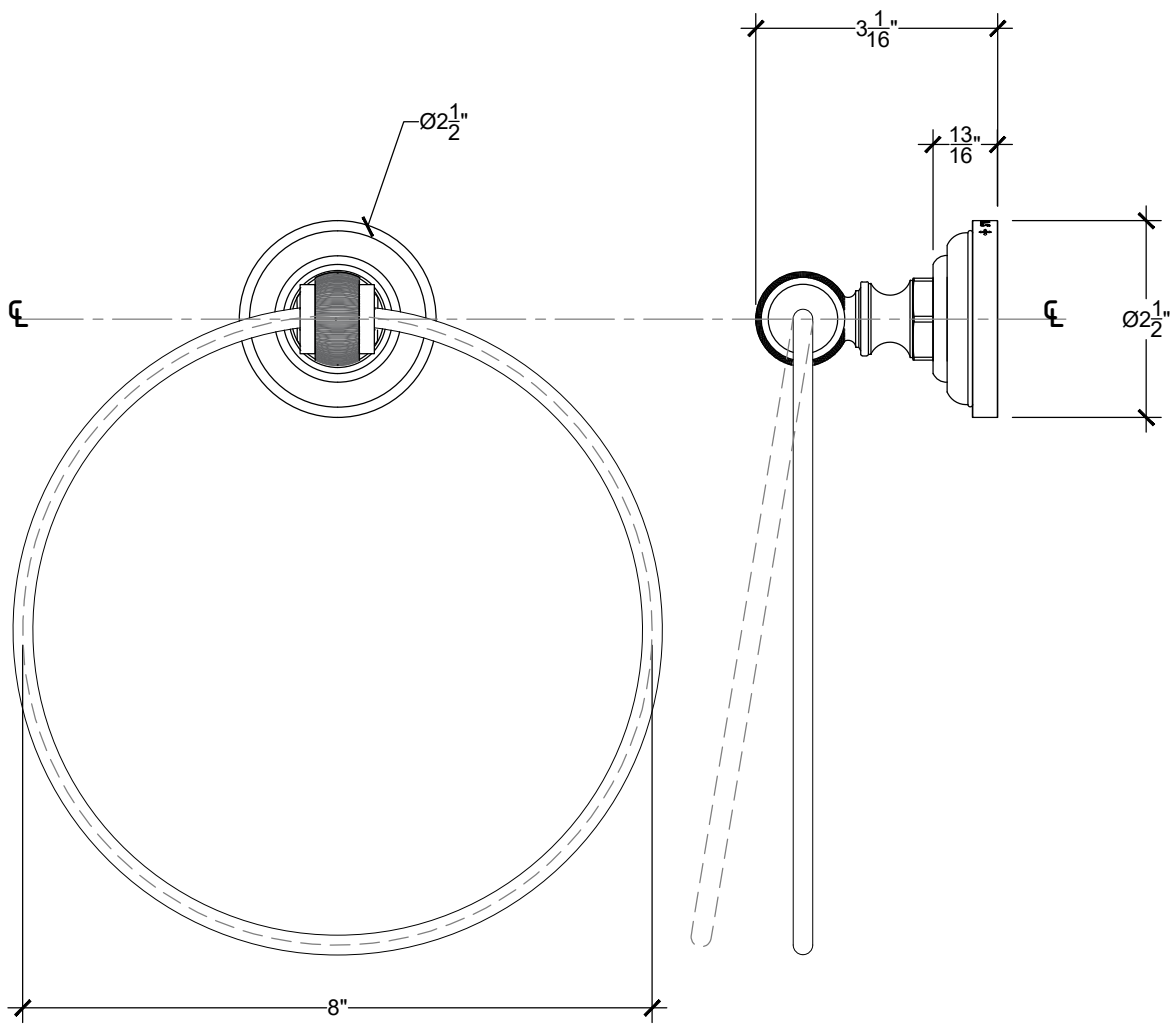

KNURL

Wall Mounted Knurl Towel Ring - 8" diameter

Montage mural - Anneau porte serviette Knurl - 8" de diamètre

Ref # 12902503

Copyright © Compas 2010 www.compasstone.com

 COMPAS™