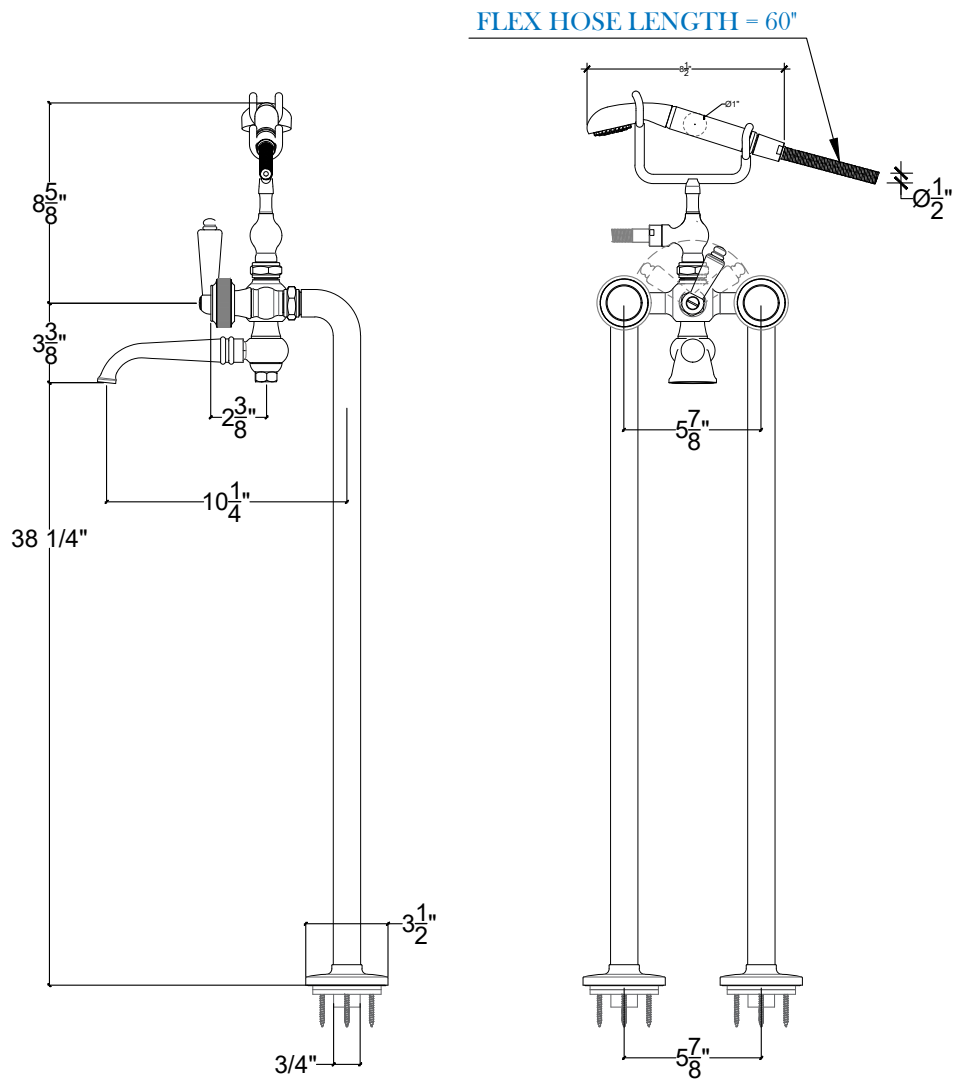

KNURL

Floor Mounted Tub Filler and Hand Shower Ensemble - 3/4" NPT
Melangeur Bain / Douchette sur Colonnes - 3/4" NPT
Style # 12906255

Copyright © Compas 2010 www.compasstone.com

 COMPAS™

REVISED 03-04-20