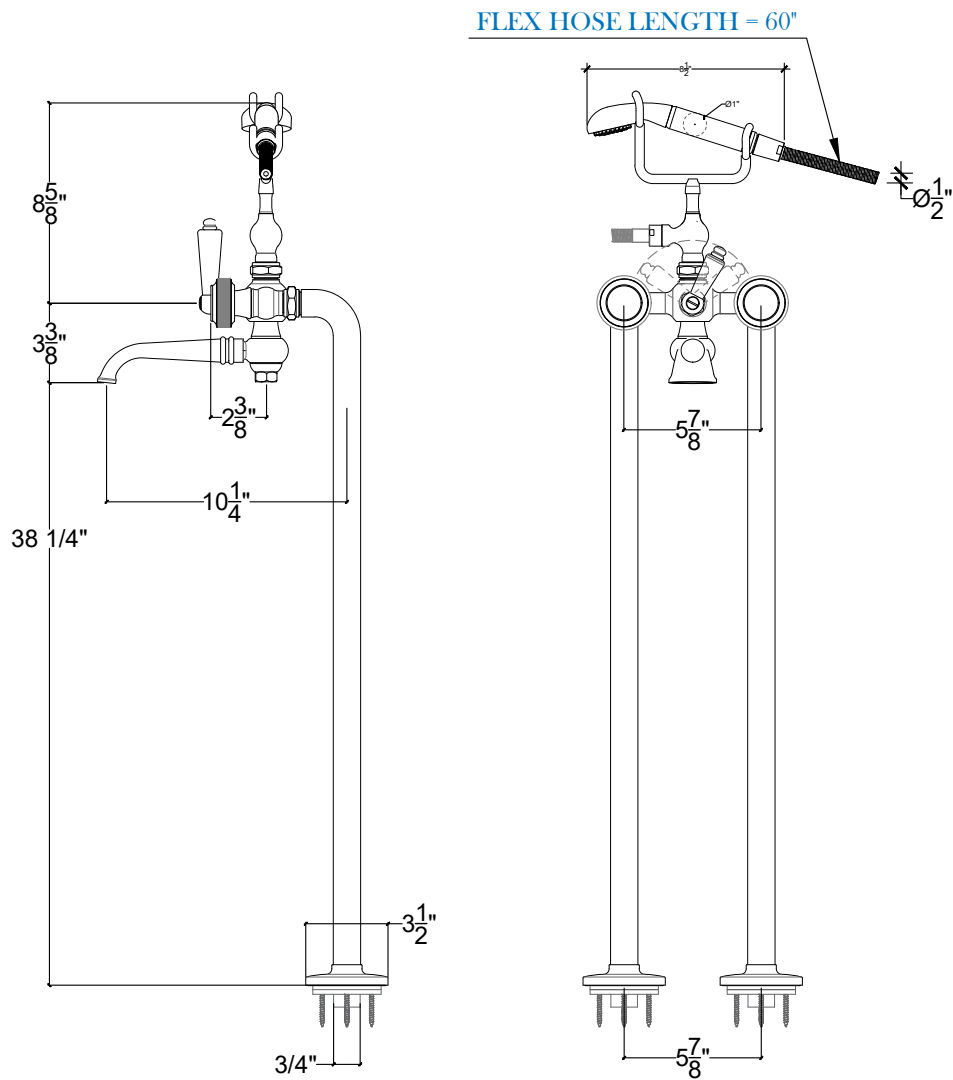

KNURL

Floor Mounted Tub Filler and Hand Shower Ensemble - 3/4" NPT
Montage sur sol - Système de bain douche sur colonne Knurl - 3/4" NPT
Style # 12906255

Copyright © Compas 2010 www.compasstone.com

 COMPAS™