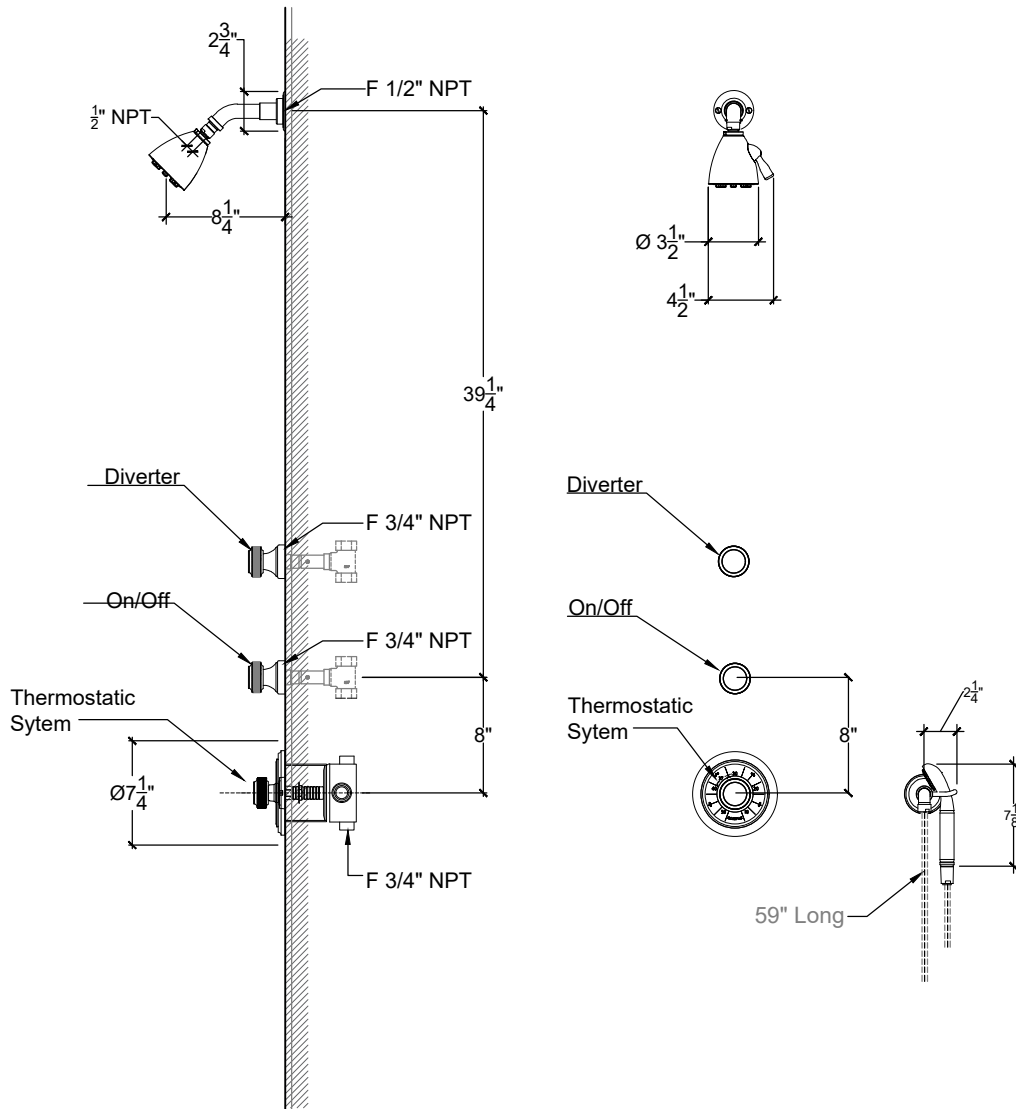

KNURL

In-Wall Two Water Points Shower System Knurl Thermostatic Handles. Sport Shower Arm, Multi-jet Shower Head. Novo Hand Held Knurl Handle Control Valves.
Système de douche mural interne Knurl, Bras de douche Sport, Tête de douche a jet multiples, Poignée Knurl, Valve de control
Ref: # 94-129