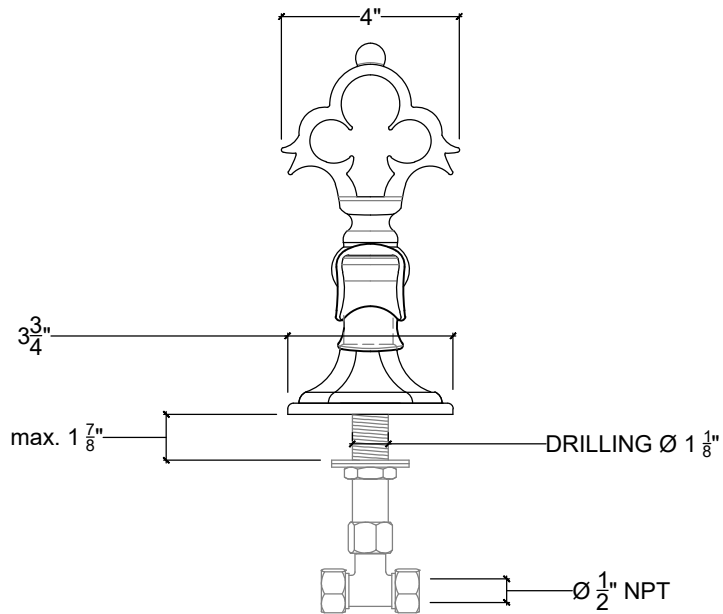

GRAND DUCALE

Elegance Deck Mounted Spout for Vanity - 1/2" NPT

Montage sur plan - Bec verseur Grand Ducale pour meuble de lavabo - 1/2" NPT

* Separate Pop-Up Available

Style # 03206122

Copyright © Compass 2010 www.compassstone.com