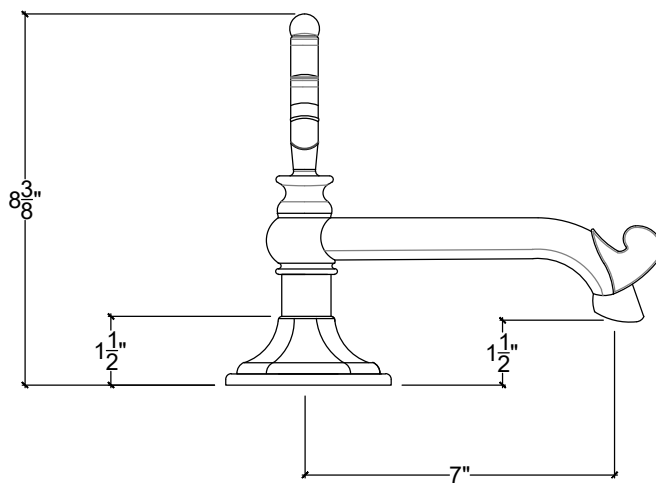

GRAND DUCALE

Elegance Deck Mounted Spout for Vanity - 1/2" NPT

Montage sur plan - Bec verseur Grand Ducale pour meuble de lavabo - 1/2" NPT

* Separate Pop-Up Available

Style # 03206122

Copyright © Compass 2010 www.compassstone.com