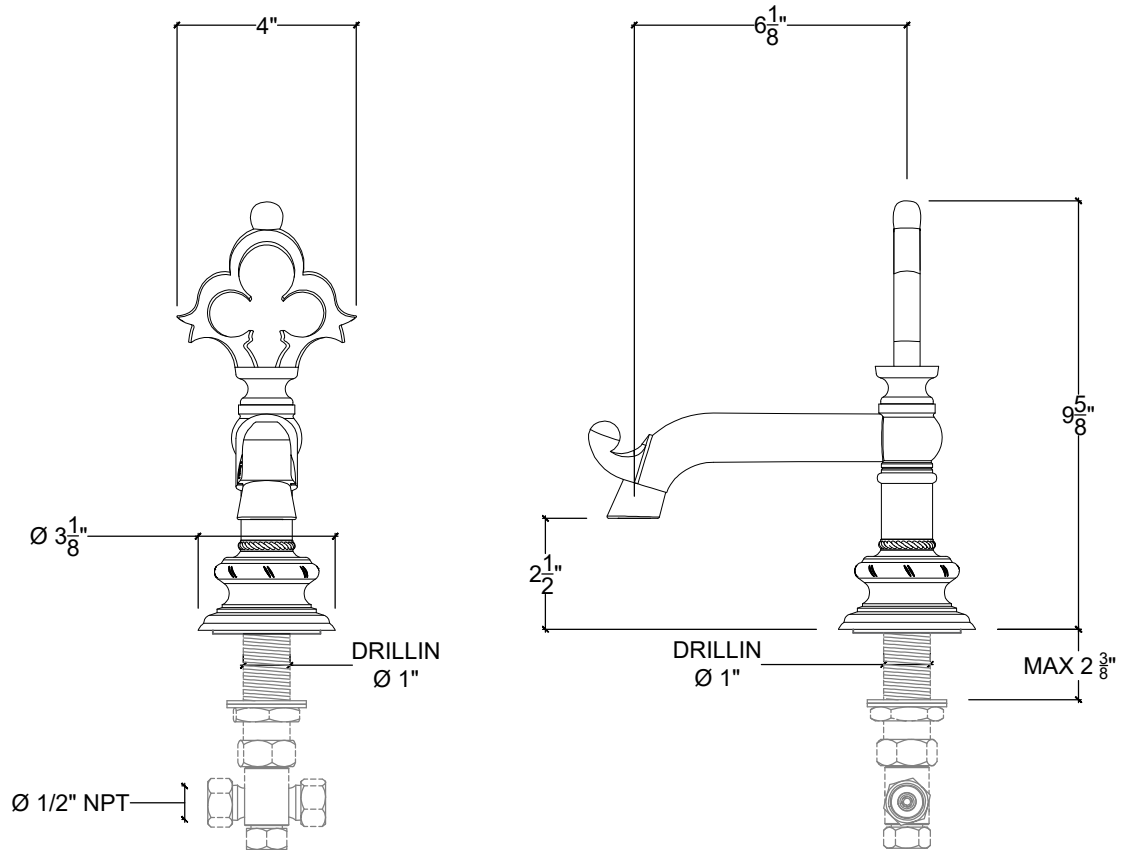

GRAND CANALE

Deck Mounted Canale Spout for Vanity - 1/2" NPT

Montage sur plan - Bec verseur Grand Canale pour meuble de lavabo - 1/2" NPT

Style# 03206122-CANALE

Copyright © Compass 2010 www.compassstone.com

* Available with a Separate Pop Up Rod

 COMPAS™