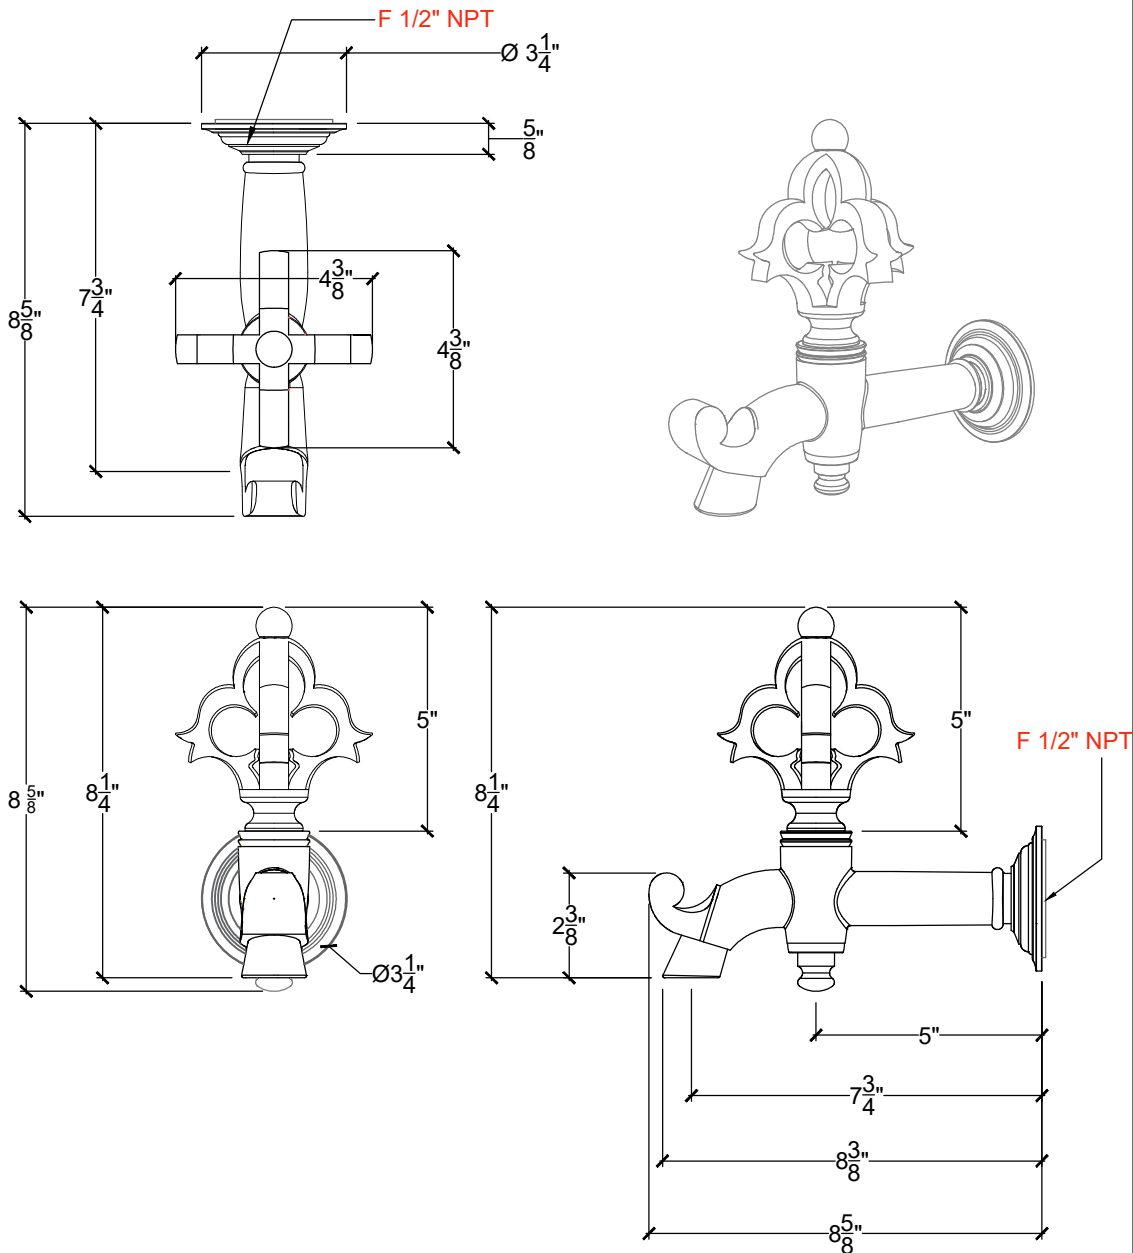

GRAND MACE

Wall Mounted Kitchen/Bar Spout - 1/2" NPT

Montage mural - Bec verseur Cuisine/Bar Grand mace - 1/2" NPT

Style # 13006102-KB

Copyright © Compas 2010 www.compassstone.com

 COMPAS™

MODIFIED 07-11-19