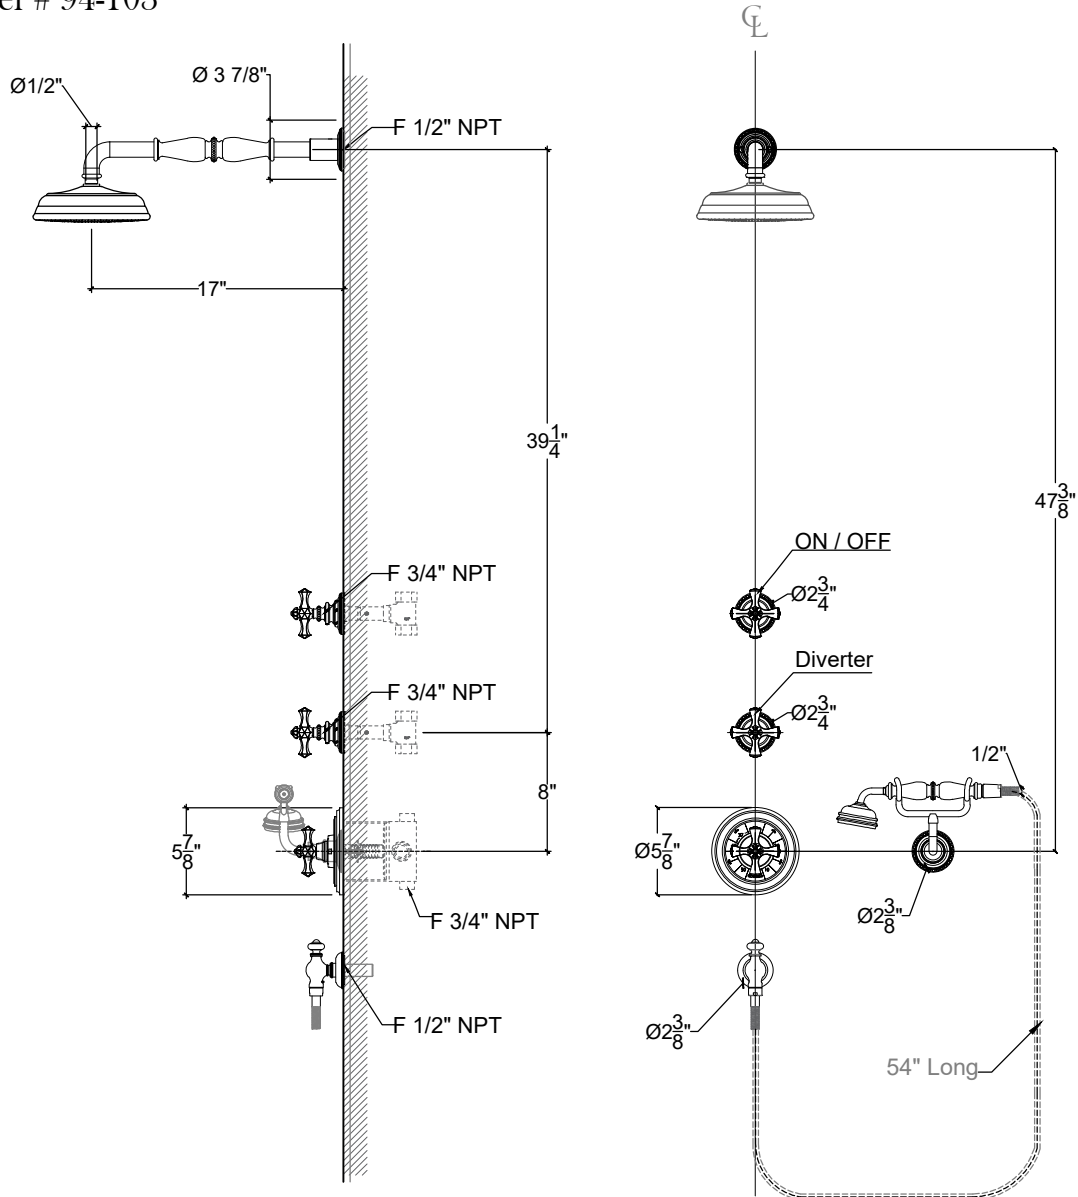

ESTRELLA

Thermostatic Internal Shower System. Hand Held on Cradle.

Système de douche mural interne avec poignée Estrella.

Ref # 94-103

Copyright © Compas 2010 www.compassstone.com

* Shower System Available for Cruciform, Tudor, & Segovia Handles