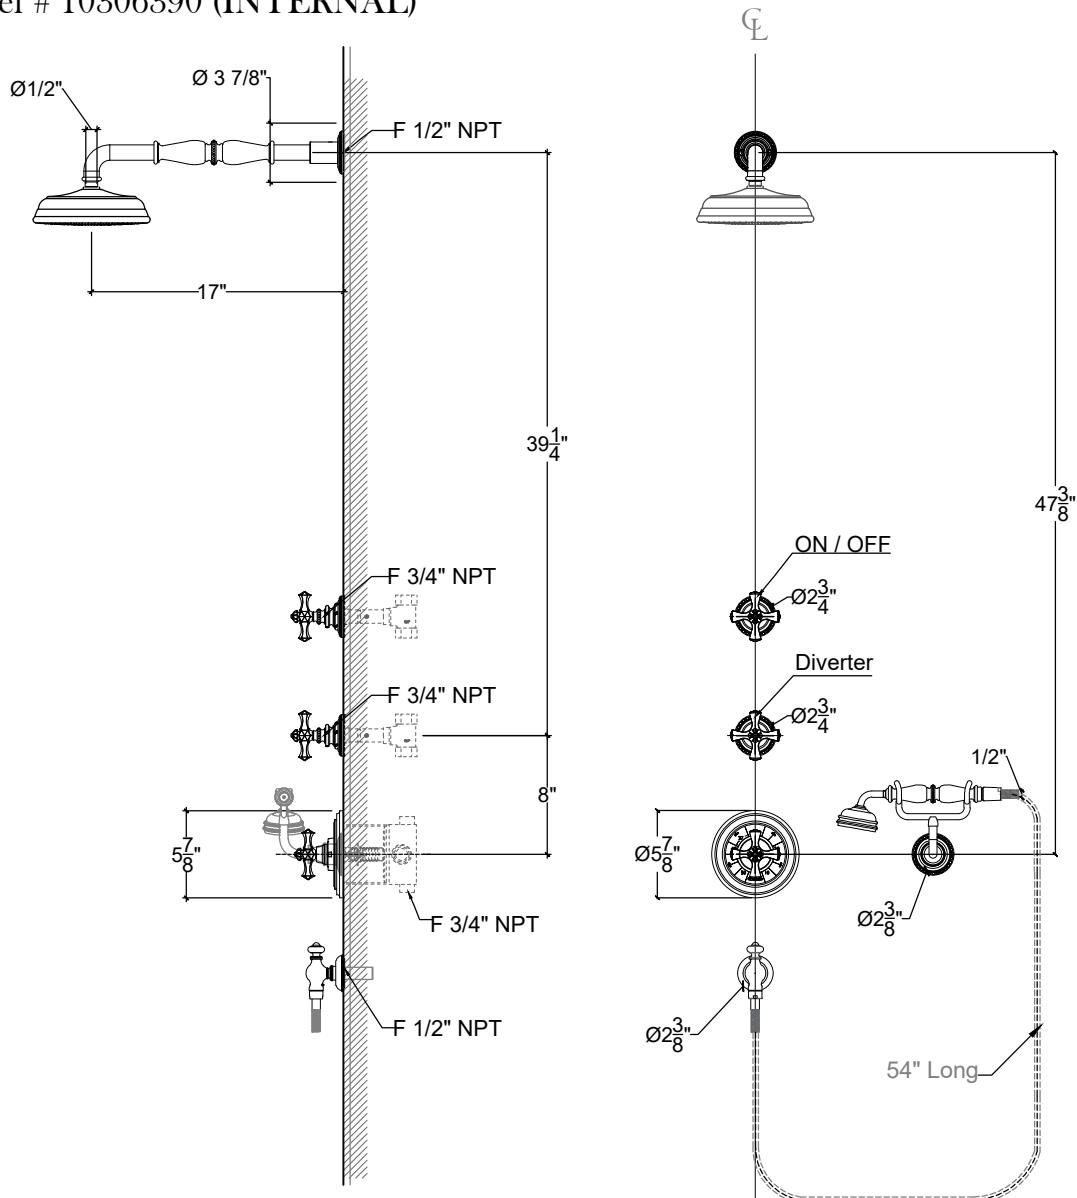

ESTRELLA

Thermostatic Internal Shower System. Hand Held on Cradle.
Thermostatique Murale avec poignee "Cruciform" el brad droit
Ref # 10306390 (INTERNAL)

Copyright © Compas 2010 www.compassstone.com

* Shower System Available for Cruciform, Tudor, & Segovia Handles