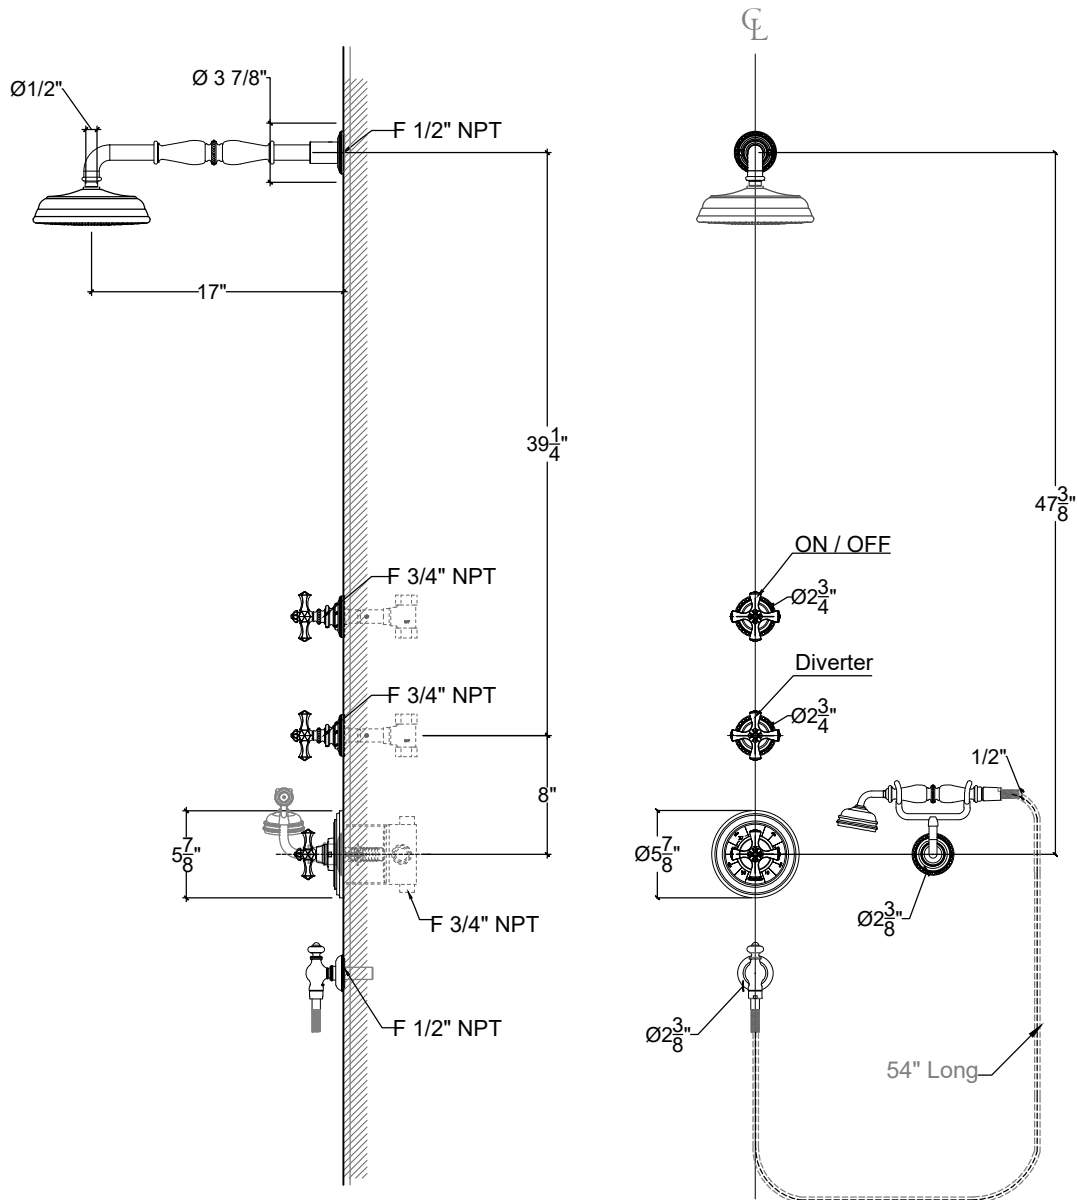

ESTRELLA

Thermostatic Internal Shower System. Hand Held on Cradle.

Système de douche mural interne avec levier Estrella.

Ref # 94-103

Copyright © Compas 2010 www.compassstone.com

* Shower System Available for Cruciform, Tudor, & Segovia Handles