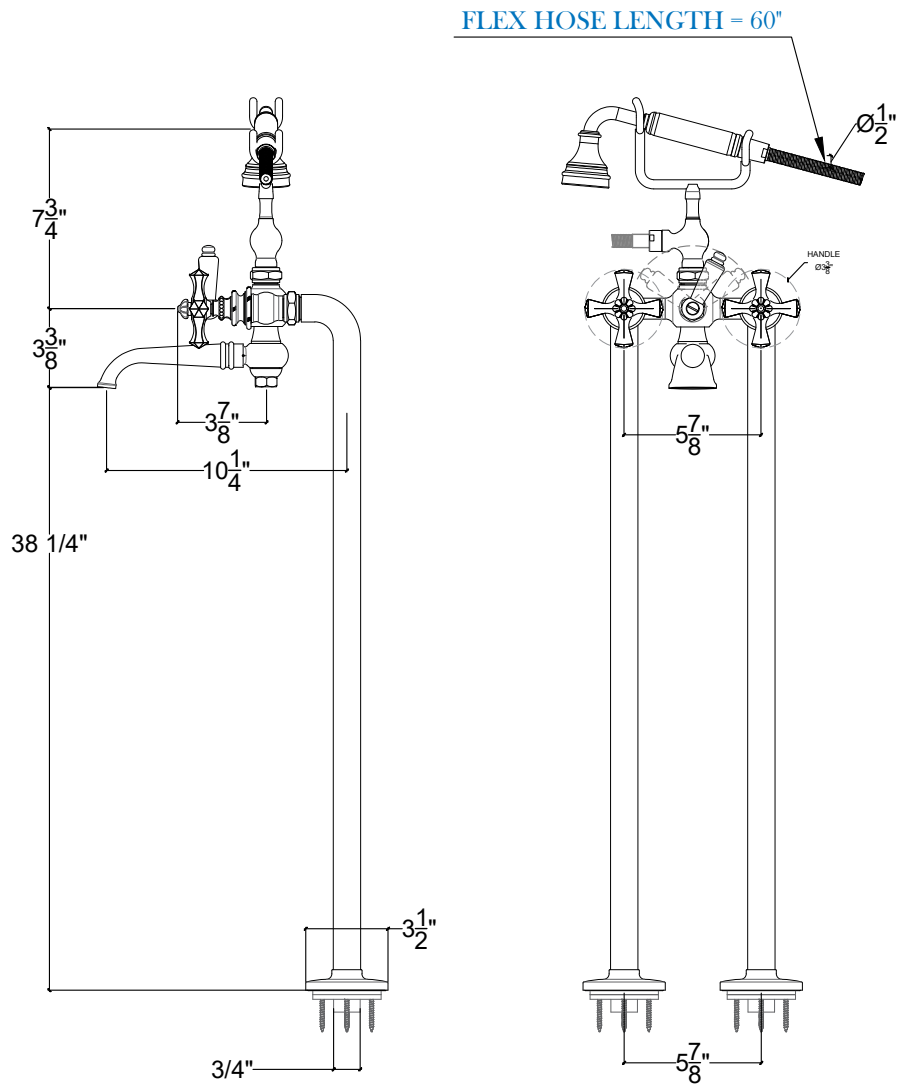

# ESTRELLA

Floor Mounted Tub Filler with Estrella Handles and Hand Held - 3/4" NPT  
Melangeur Bain / Douchette sur Colonnes - 3/4" NPT  
Style # 10306255

Copyright © Compas 2010 www.compasstone.com

 COMPAS™