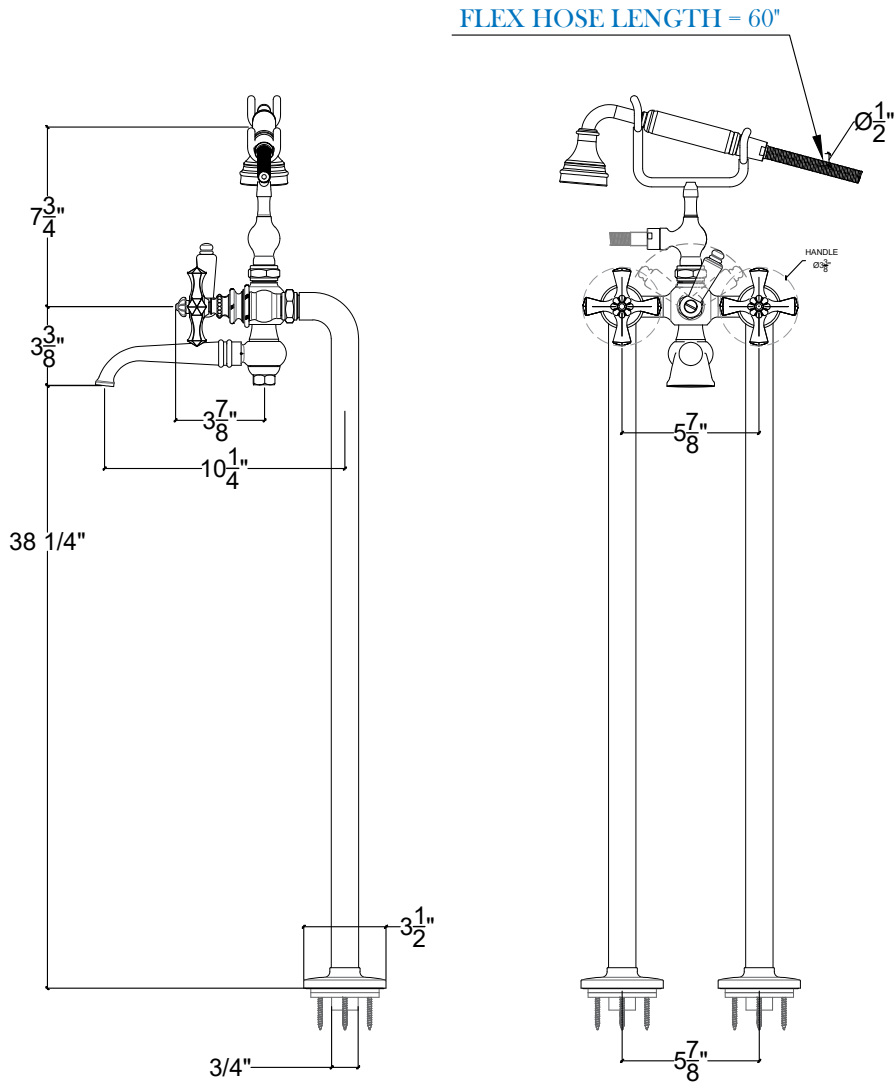

# ESTRELLA

Floor Mounted Tub Filler with Estrella Handles and Hand Held - 3/4" NPT  
Montage sur sol - Système de bain douche sur colonne Estrella - 3/4" NPT  
Style # 10306255

Copyright © Compas 2010 www.compasstone.com