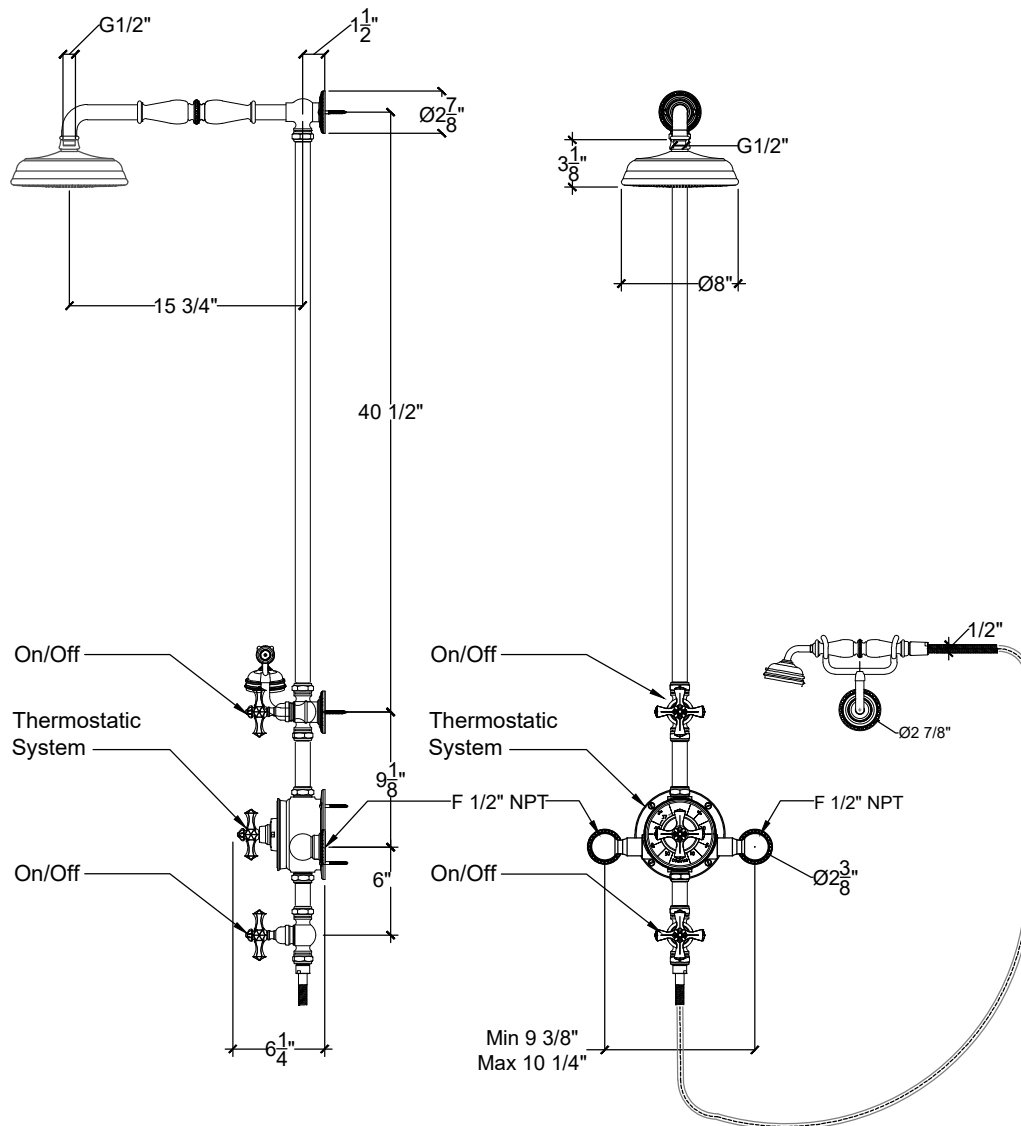

ESTRELLA

Exposed Shower System with Hand Shower Ensemble
Ensemble Douche Thermostatique apparent avec Douchette
Style # 10306390

Copyright © Compas 2010 www.compasstone.com

* Shower System Available for Cruciform, Tudor, & Segovia Handles