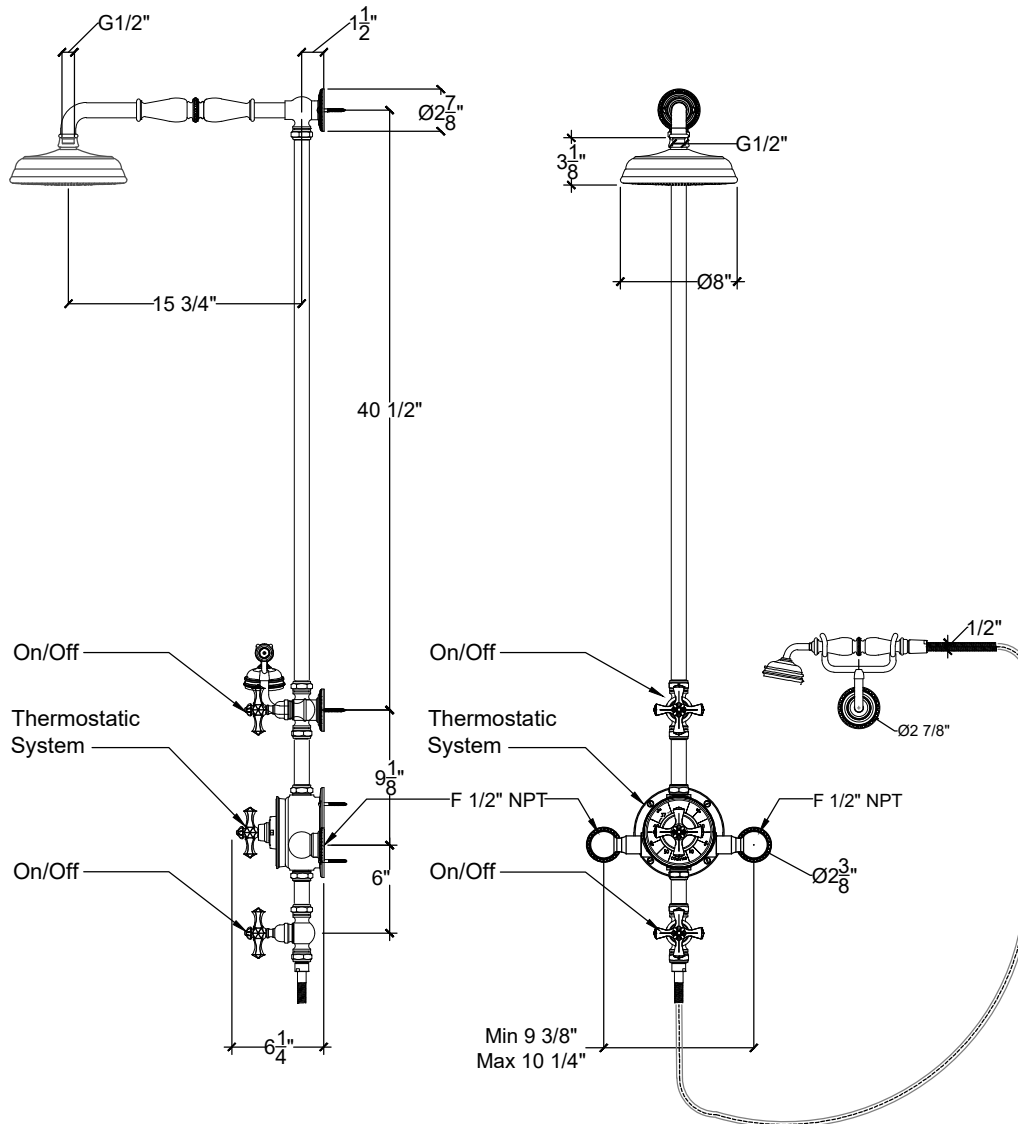

ESTRELLA

Exposed Shower System with Hand Shower Ensemble
Ensemble Douche Thermostatique apparent avec Douchette Estrella
Style # 10306390

Copyright © Compas 2010 www.compassstone.com

* Shower System Available for Cruciform, Tudor, & Segovia Handles