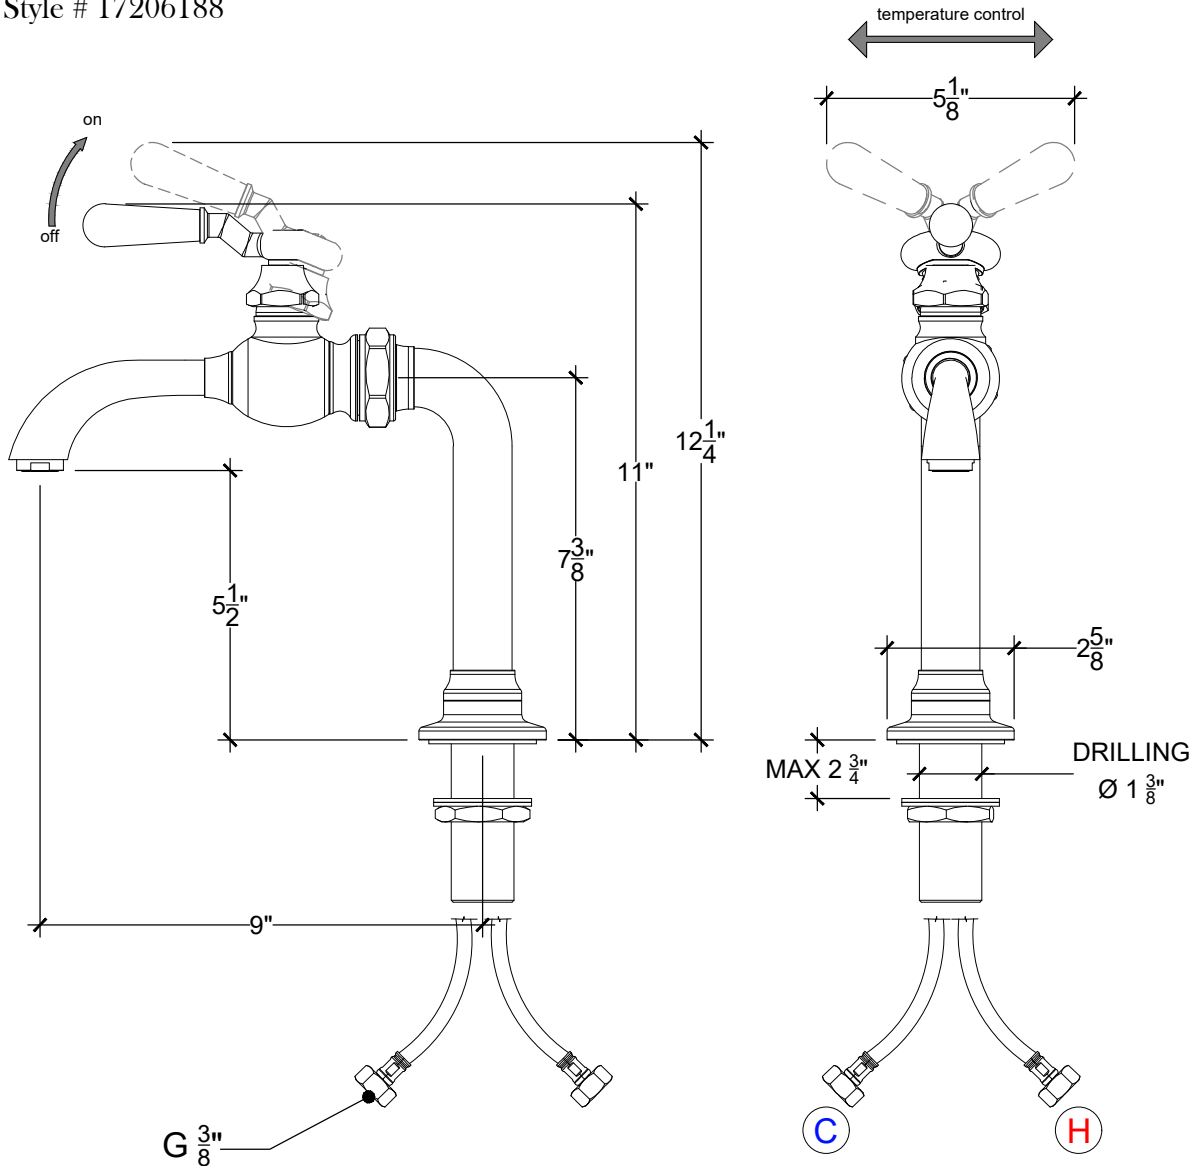

DUBLIN MIXER SPOUT

Deck mounted Dublin Kitchen Mixer Spout "G" $\frac{3}{8}$ "
Mitigeur monotrou de cuisine
Style # 17206188

Copyright © Compas 2010 www.compasstone.com