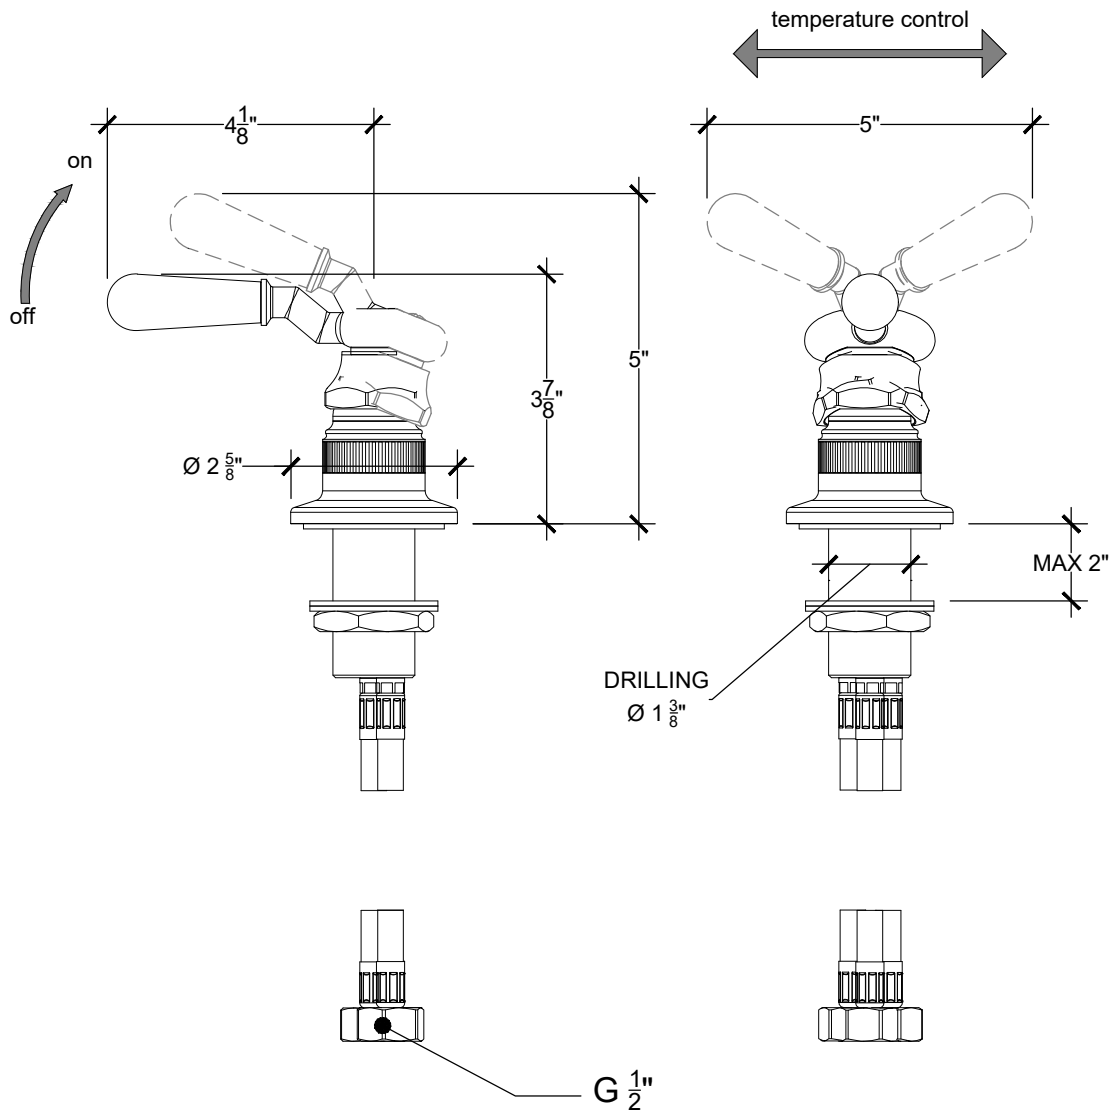

DUBLIN

Deck mounted kitchen mixer

Mitigeur de cuisine

Style # 17206121

Copyright © Compas 2010 www.compasstone.com

 COMPAS™