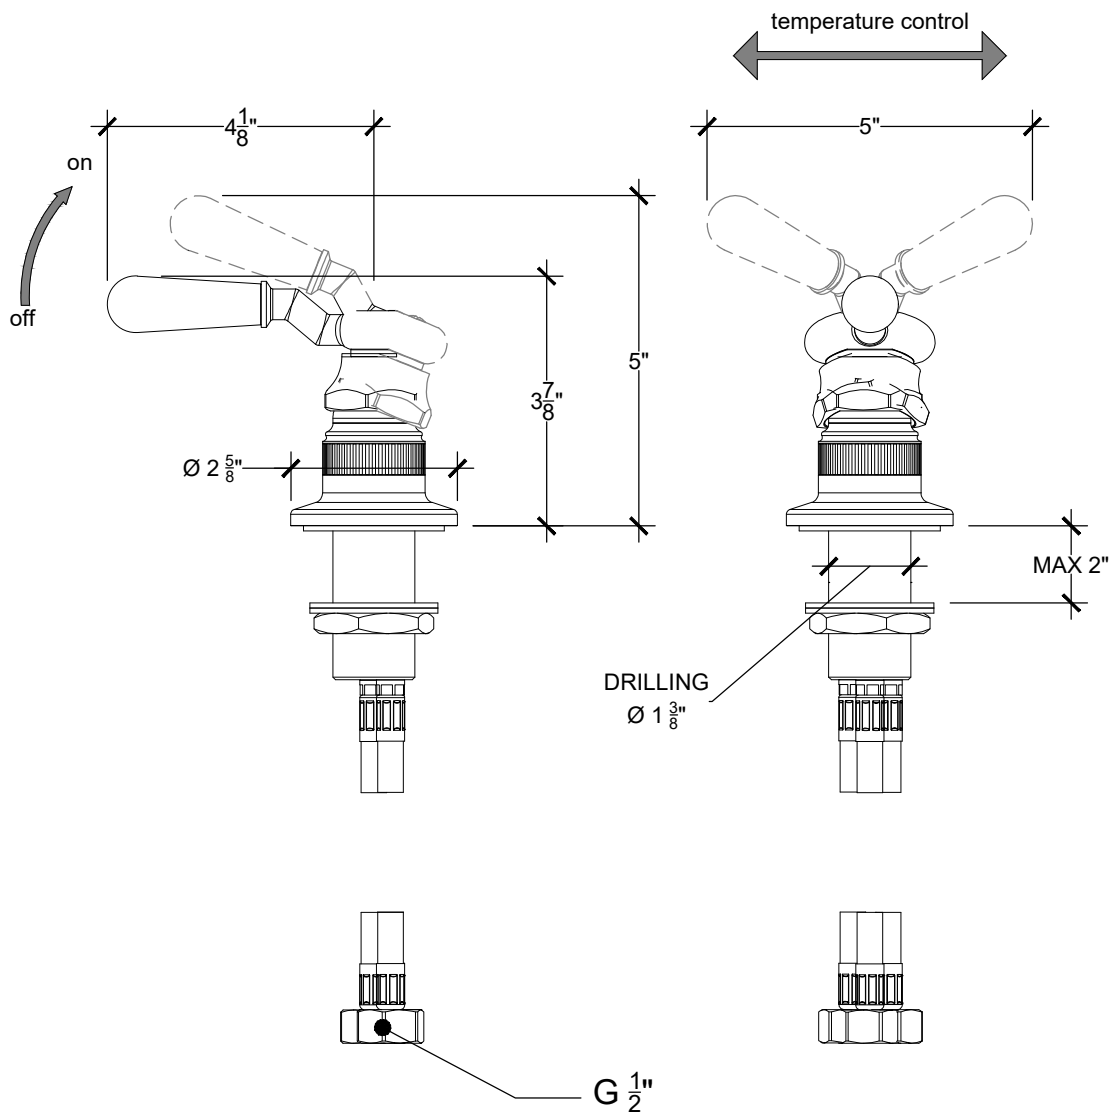

DUBLIN

Deck mounted kitchen mixer - 1/2" NPT

Montage sur plan - Mitigeur de cuisine Dublin - 1/2" NPT

Style # 17206121

Copyright © Compas 2010 www.compasstone.com