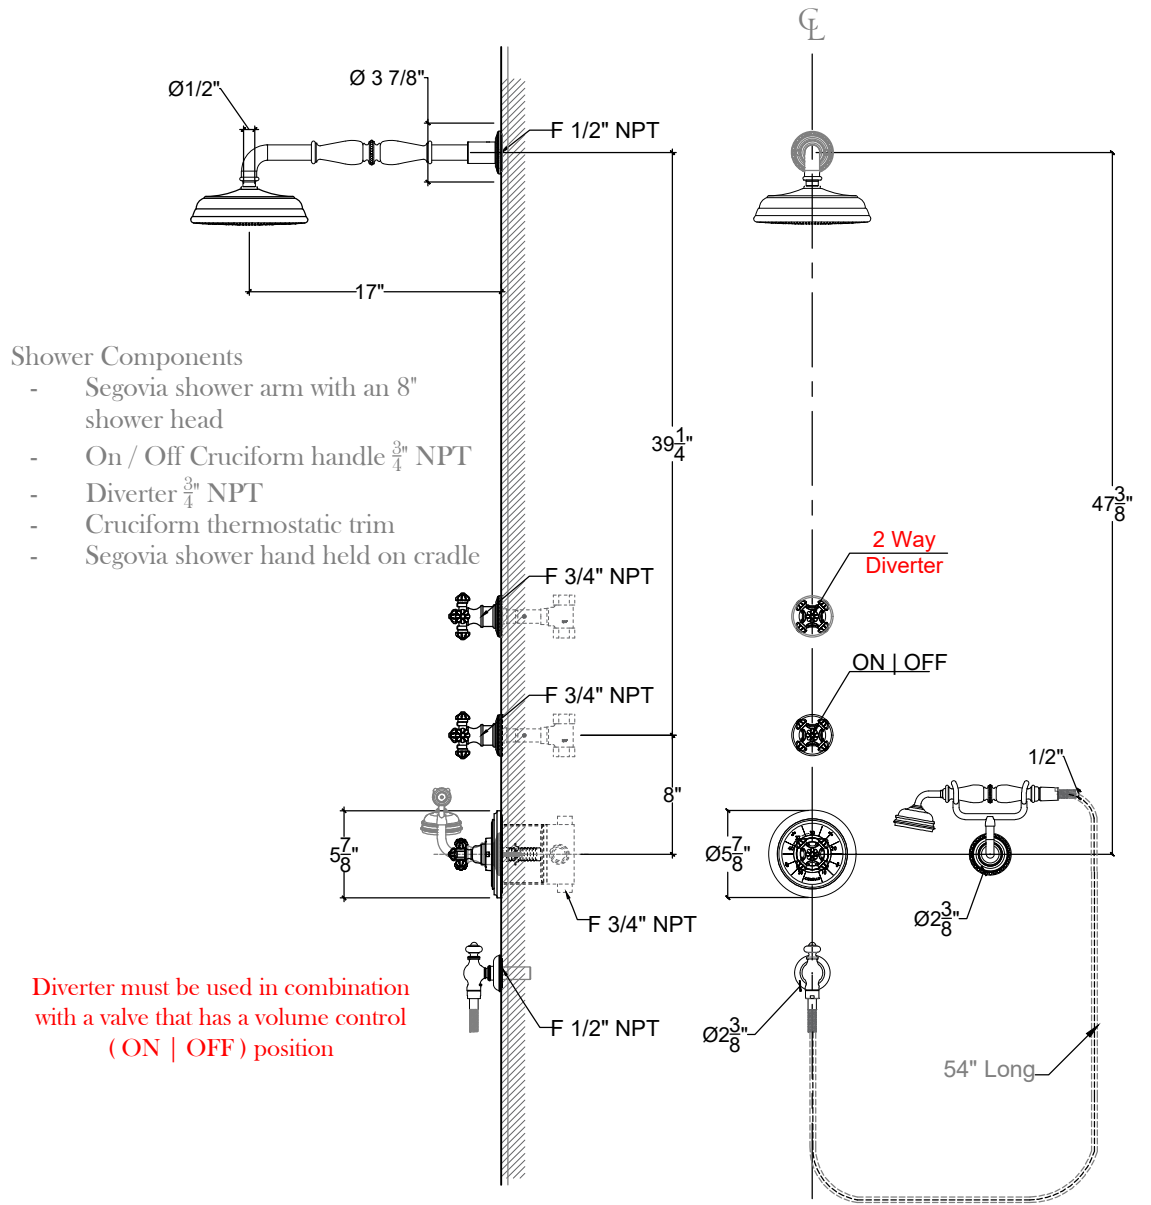

CRUCIFORM

Cruciform Internal thermostatic shower system, Segovia shower arm with 8" shower head and Segovia hand held on cradle.

Thermostatique Murale aver poignee "Cruciform" el brad droit

- Shower Components
- Segovia shower arm with an 8" shower head
 - On / Off Cruciform handle 3/4" NPT
 - Diverter 3/4" NPT
 - Cruciform thermostatic trim
 - Segovia shower hand held on cradle

Diverter must be used in combination with a valve that has a volume control (ON | OFF) position

Copyright © Compass 2010 www.compassstone.com

* Shower System Available for Cruciform, Tudor, & Segovia Handles