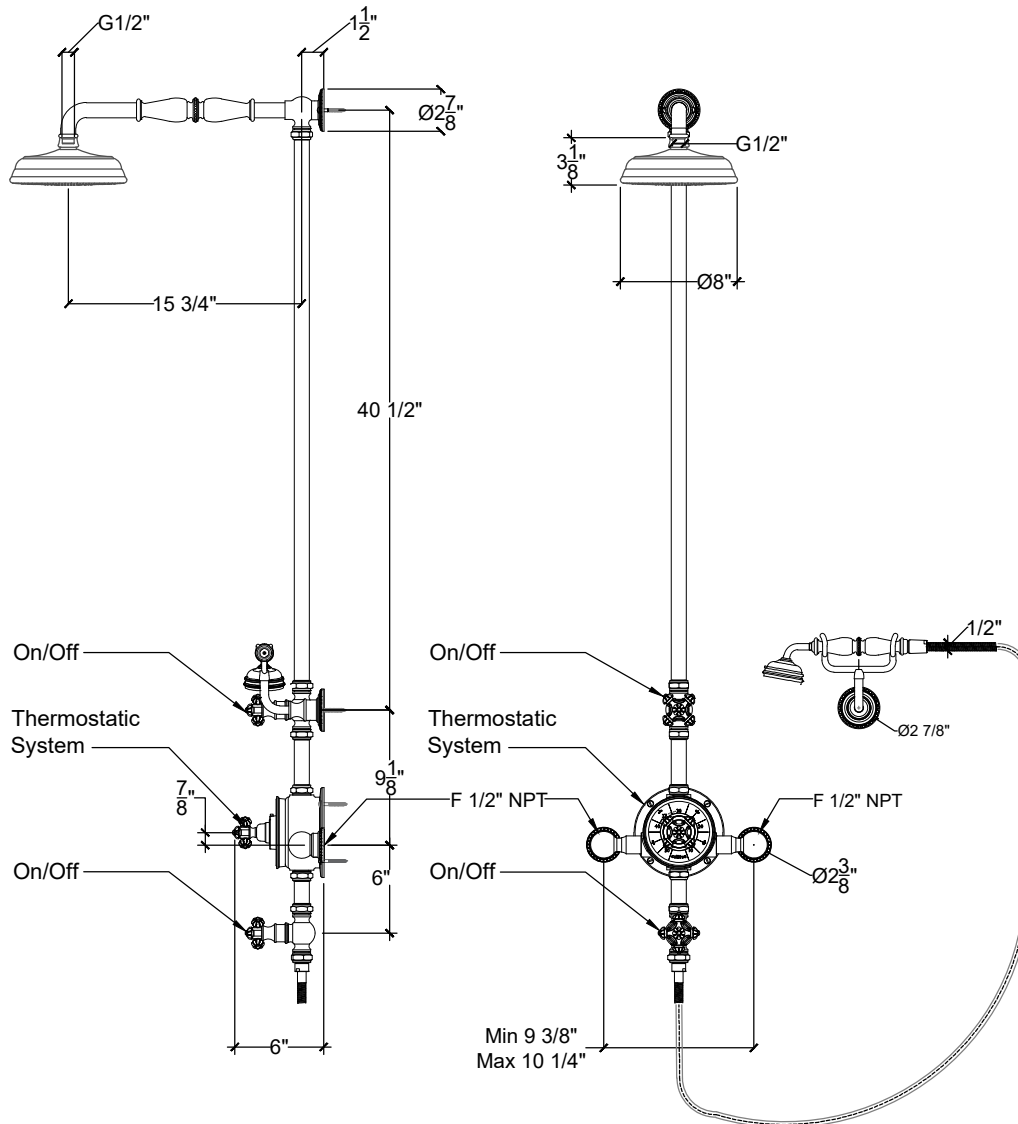

CRUCIFORM

Exposed Cruciform Shower System with Hand Shower
Ensemble Douche Thermostatique apparent avec Douchette
Style # 08506390

Copyright © Compas 2010 www.compasstone.com