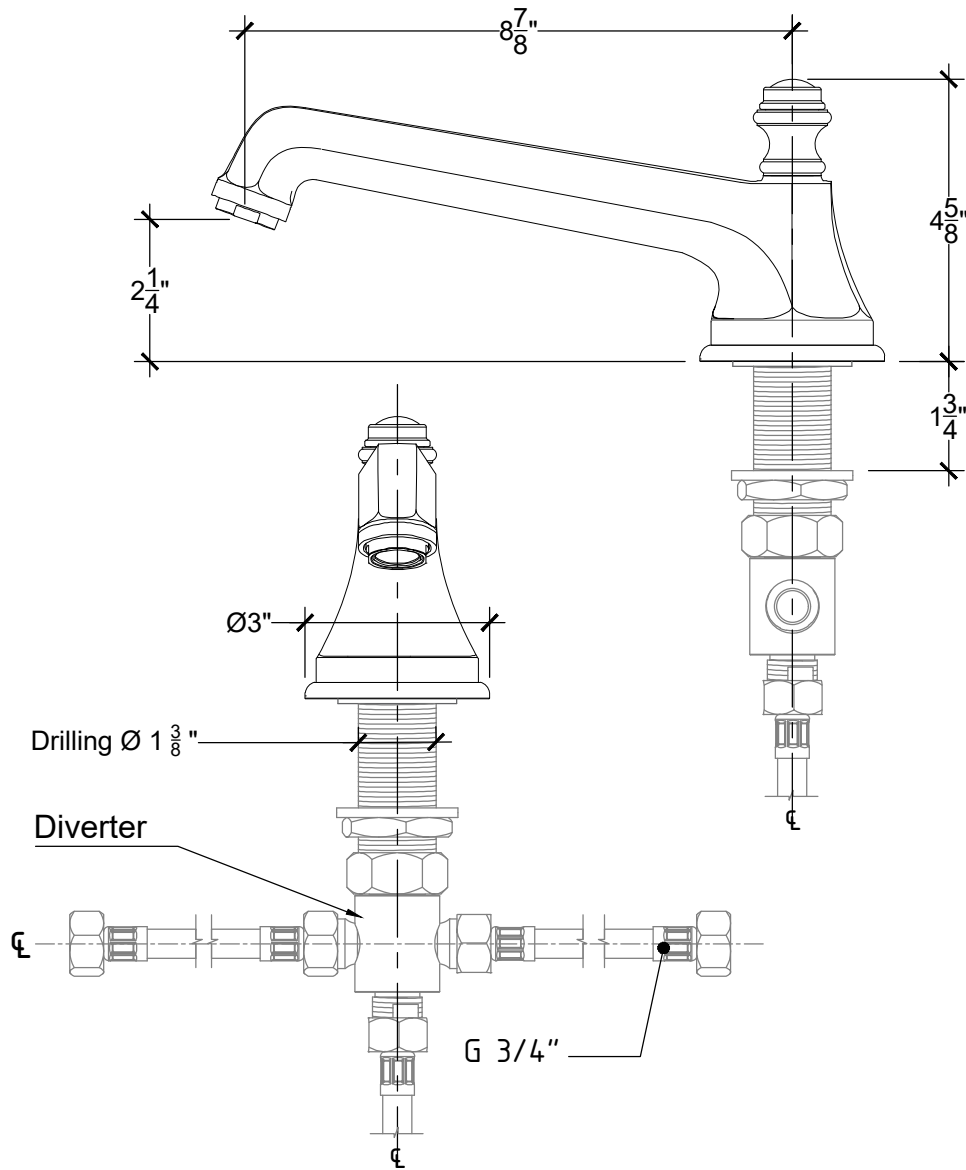

CONSTANCE 3/4"

INTEGRATED DIVERTER

Deck mount spout with integrated diverter - 3/4" NPT
Bec sure gorge pour bain 3/4" NPT
Ref # 8306167

Copyright © Compas 2010 www.compassstone.com