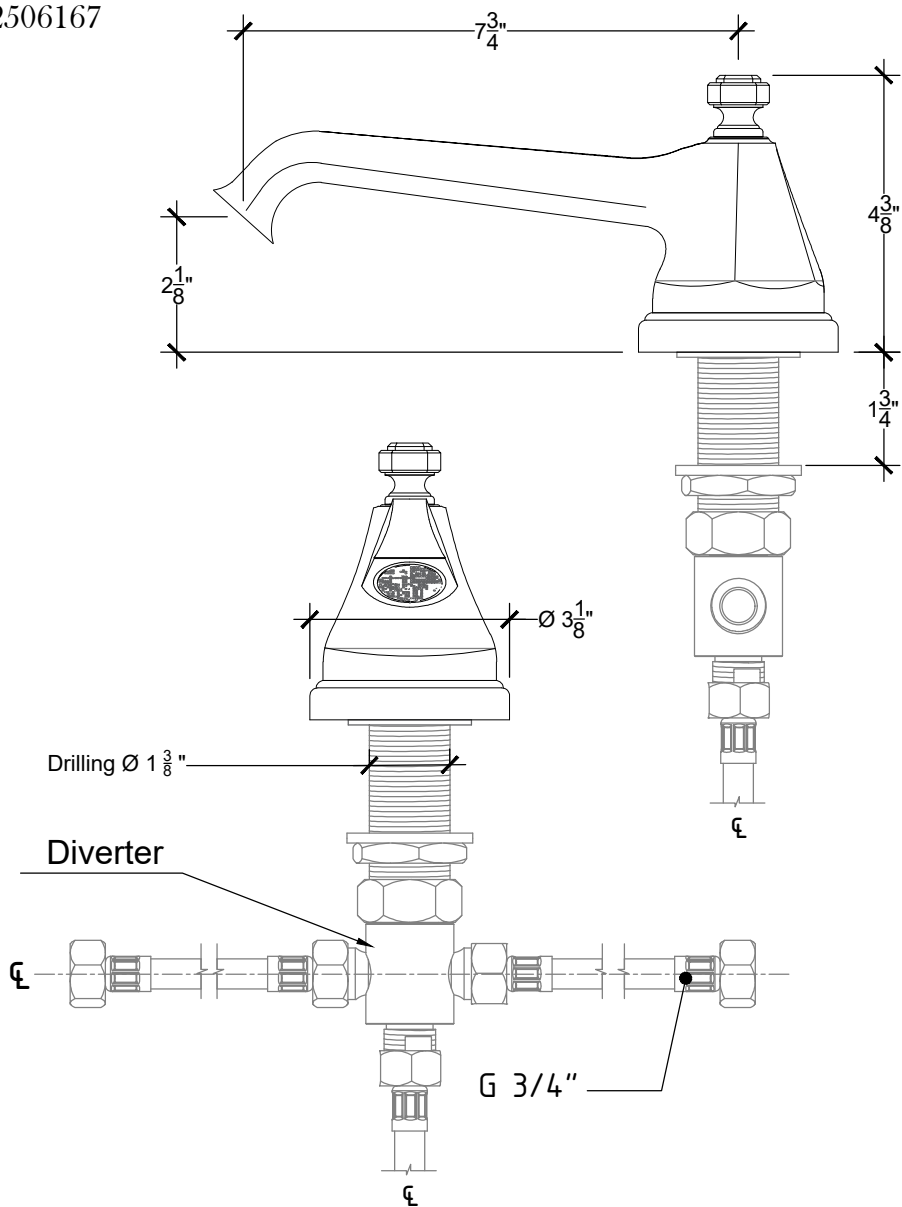

925 - 3/4"

INTEGRATED DIVERTER

Deck mounted spout with integrated divert 3/4" NPT
Bec sure gorge pour bain 3/4" NPT
Ref # 12506167

Copyright © Compas 2010 www.compassstone.com