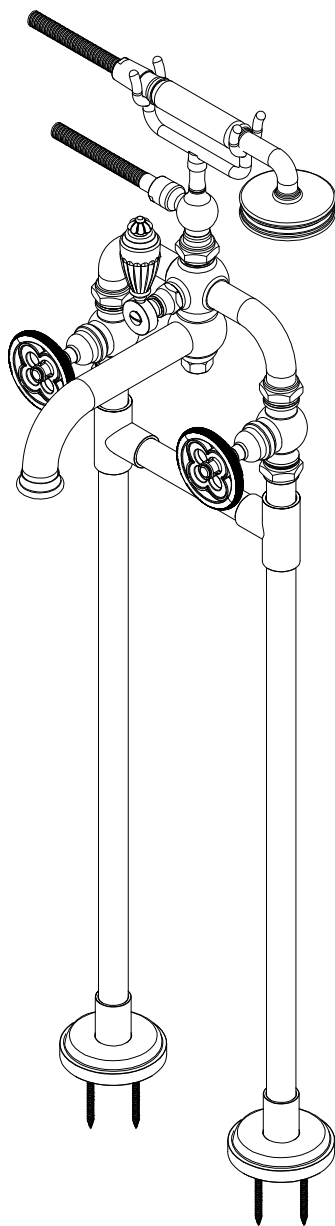

# QUADROLOBE

Floor Mounted Tub Filler with Quadrolobe Handles and Hand Held - 3/4" NPT  
Melangeur Bain / Douchette sur Colonnes - 3/4" NPT  
Axonometric  
Style # 2106255 - SP 7.5

Copyright © Compass 2010 [www.compassstone.com](http://www.compassstone.com)

# QUADROLOBE

Floor Mounted Tub Filler with Quadrolobe Handles and Hand Held - 3/4" NPT

Melangeur Bain / Douchette sur Colonnes - 3/4" NPT

Style # 2106255 - SP 7.5

**NOTE:**

Review full height dimensions and spout height from finished floor.  
This particular height shown in this page was developed as per your approval according to your specific site conditions.