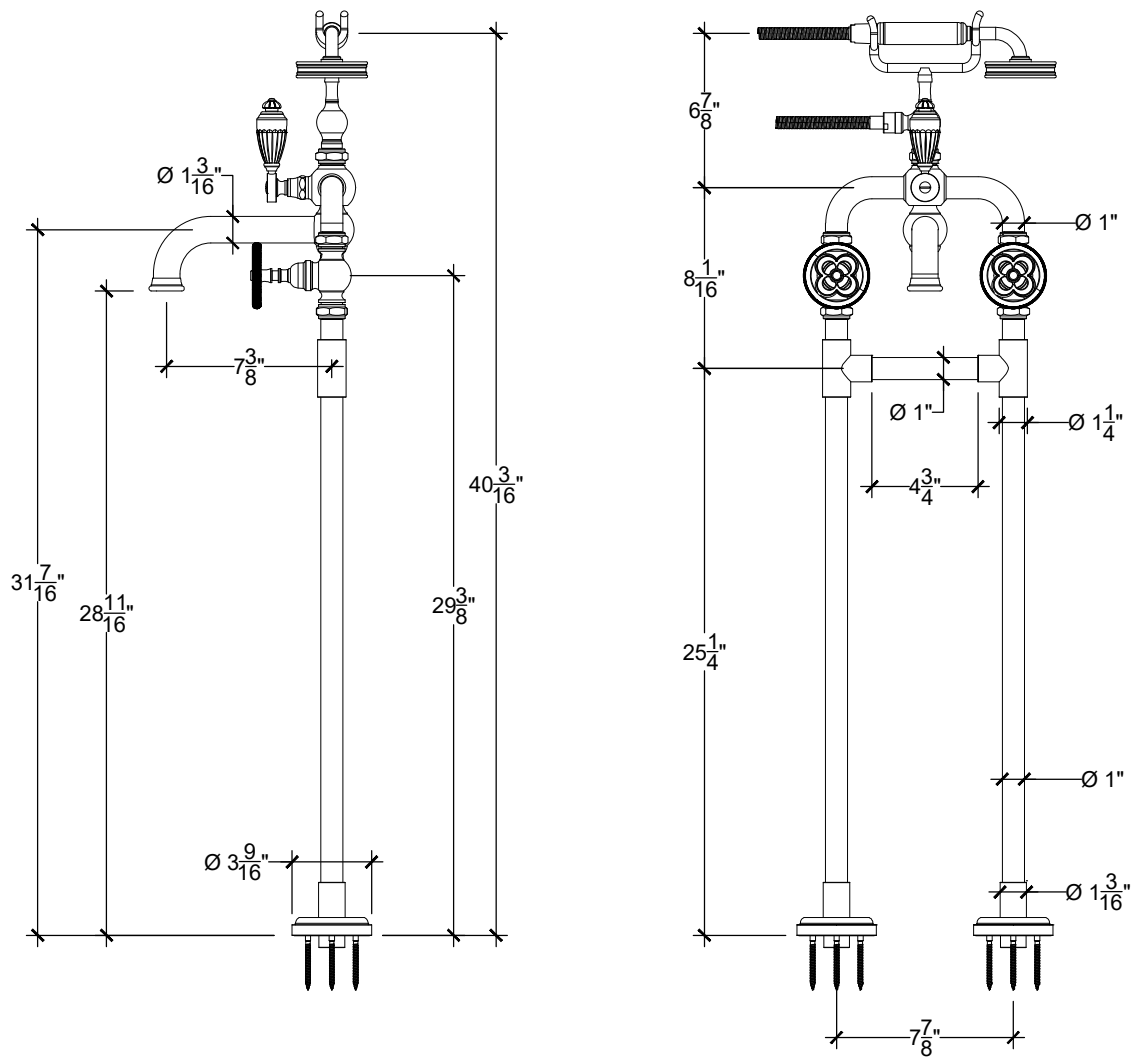

# QUADROLOBE

Floor Mounted Tub Filler with Quadrolobe Handles and Hand Held - 3/4" NPT  
Melangeur Bain / Douchette sur Colonnes - 3/4" NPT  
Axonometric  
Style # 2106255 - SP 7.5

Copyright © Compass 2010 [www.compassstone.com](http://www.compassstone.com)

# QUADROLOBE

Floor Mounted Tub Filler with Quadrolobe Handles and Hand Held - 3/4" NPT

Melangeur Bain / Douchette sur Colonnes - 3/4" NPT

Style # 2106255 - SP 7.5

**NOTE:**

Review full height dimensions and spout height from finished floor.  
This particular height shown in this page was developed as per your approval according to your specific site conditions.