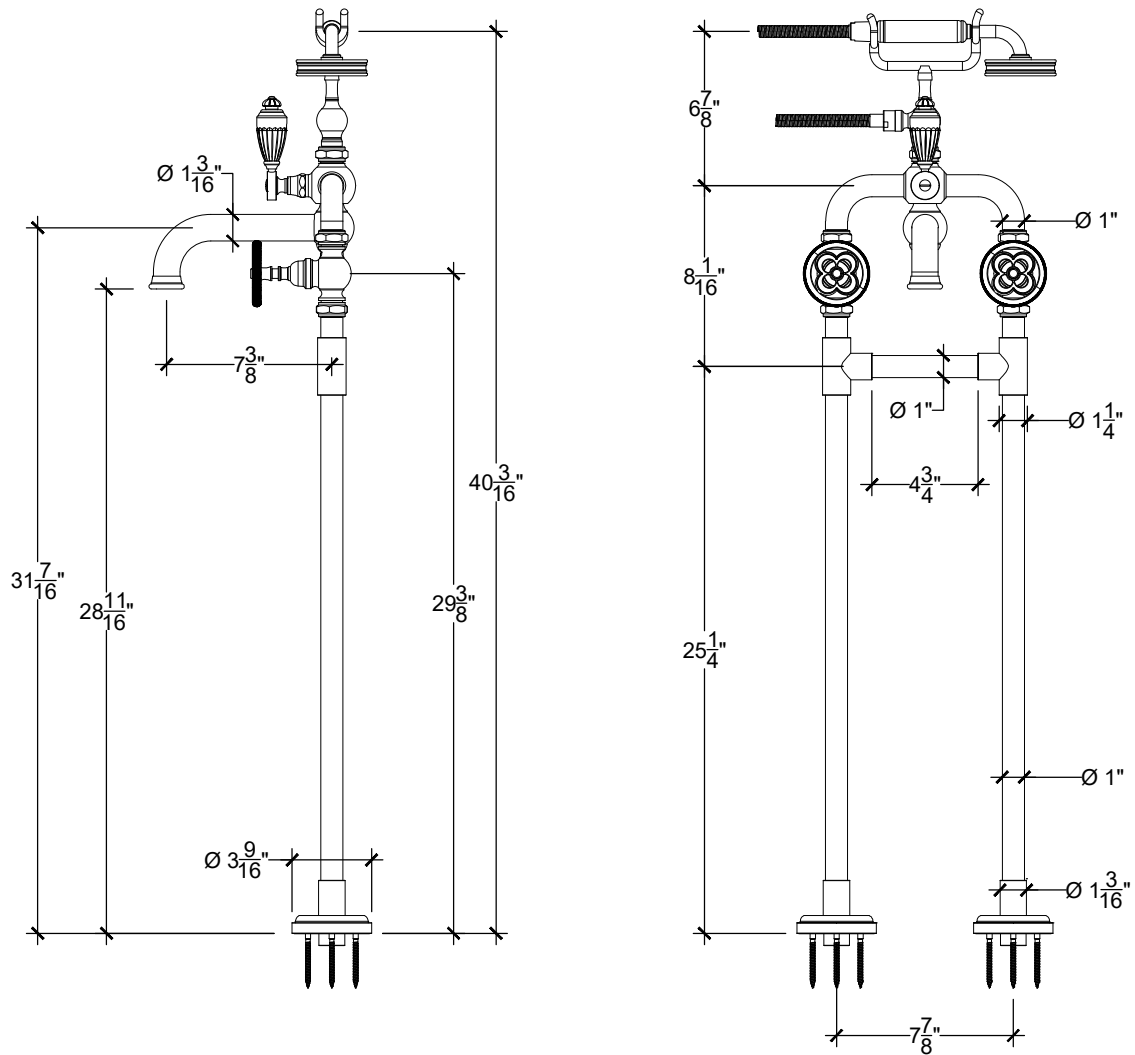

QUADROLOBE

Floor Mounted Tub Filler with Quadrolobe Handles and Hand Held - 3/4" NPT
Montage sur sol - Système de bain douche sur colonnes Quadrolobe - 3/4" NPT
Style # 02106255 - SP 7.5

Copyright © Compas 2010 www.compasstone.com

Product Support + 310 854 3023

REVISED 04-01-2021

QUADROLOBE

Floor Mounted Tub Filler with Quadrolobe Handles and Hand Held - 3/4" NPT

Melangeur Bain / Douchette sur Colonnes - 3/4" NPT

Style # 2106255 - SP 7.5

NOTE:

Review full height dimensions and spout height from finished floor.
This particular height shown in this page was developed as per your approval according to your specific site conditions.

Copyright © Compass 2010 www.compassstone.com