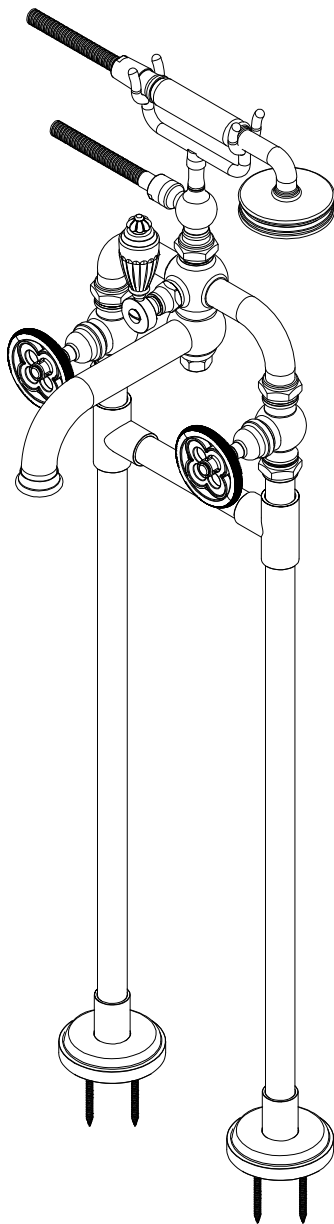

QUADROLOBE

Floor Mounted Tub Filler with Quadrolobe Handles and Hand Held - 3/4" NPT
Montage sur sol - Système de bain douche sur colonnes Quadrolobe - 3/4" NPT
Style # 02106255 - SP 7.5

Copyright © Compas 2010 www.compasstone.com

Product Support + 310 854 3023

REVISED 04-01-2021

QUADROLOBE

Floor Mounted Tub Filler with Quadrolobe Handles and Hand Held - 3/4" NPT

Melangeur Bain / Douchette sur Colonnes - 3/4" NPT

Style # 2106255 - SP 7.5

NOTE:

Review full height dimensions and spout height from finished floor.
This particular height shown in this page was developed as per your approval according to your specific site conditions.

Copyright © Compass 2010 www.compassstone.com