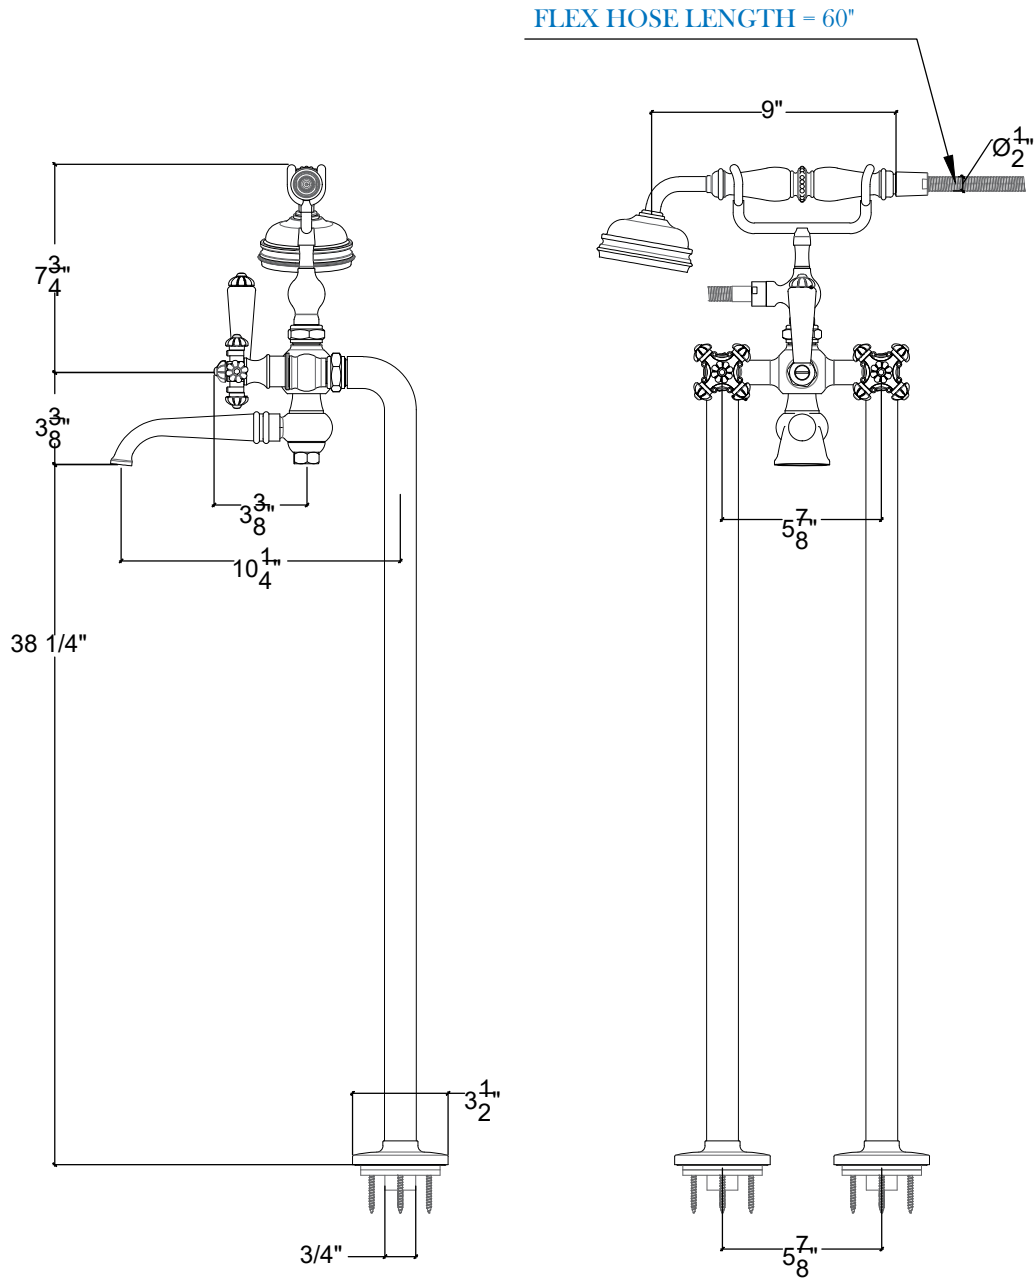

# CRUCIFORM

Floor Mounted Tub Filler with Cruciform Handles and Hand Held - 3/4" NPT  
Melangeur Bain / Douchette sur Colonnes - 3/4" NPT  
Style # 8506255

Copyright © Compass 2010 www.compassstone.com

 COMPASS™