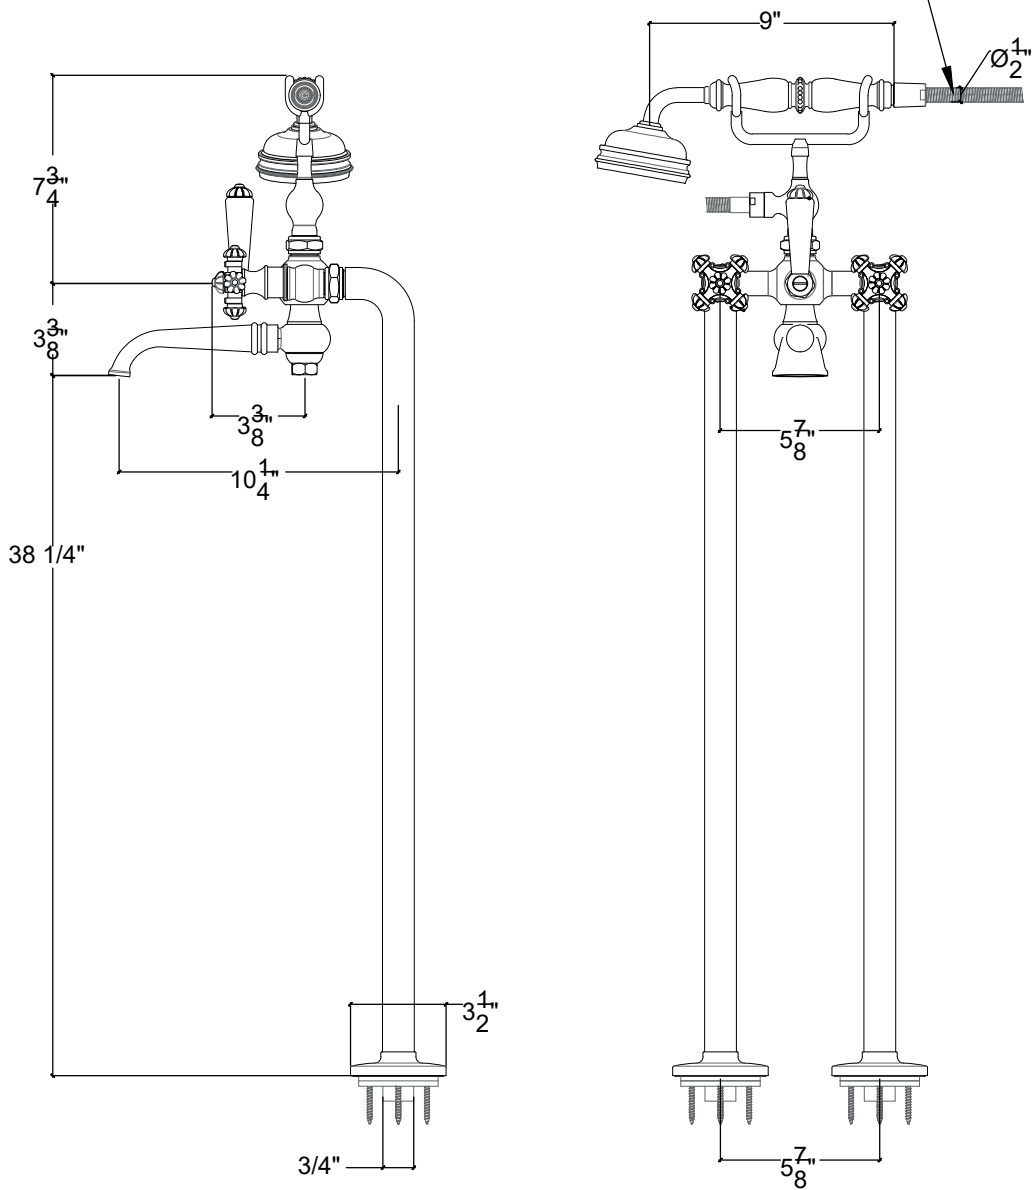

CRUCIFORM

Floor Mounted Tub Filler with Cruciform Handles and Hand Held - 3/4" NPT
Montage sur sol - Système de bain douche sur Colonnes - 3/4" NPT
Style # 08506255

FLEX HOSE LENGTH = 60"

Copyright © Compass 2010 www.compassstone.com