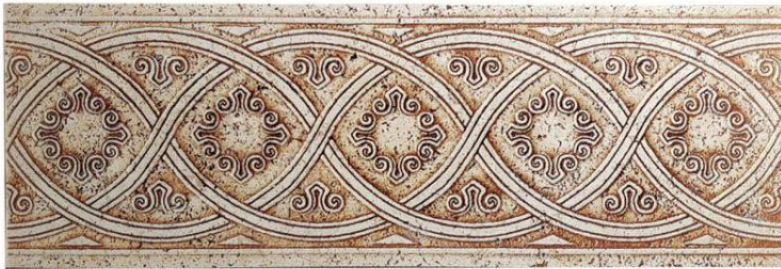

# COMPAS

VENETIAN COLLECTION

VTC-8500-TL

DUCALE BORDER 2058 ON TRAVERTINO

EACH BORDER IS 4" X 12"3/8" THICK

FINISH IS PATINATED AND OTHER STONE  
BACKGROUNDS ARE AVAILABLE

FOR EXACT DETAILS, PLEASE INQUIRE

COMPAS