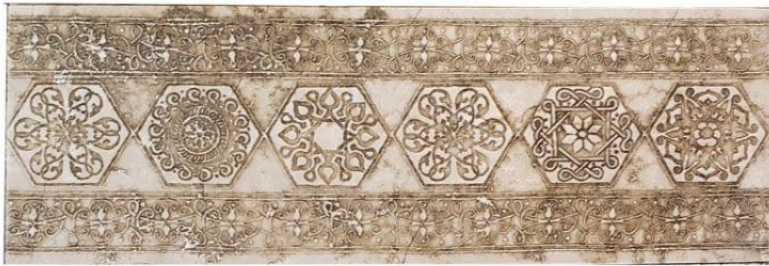

COMPAS

VENETIAN COLLECTION

VTC-8300-TL

DUCALE BORDER 2056 ON BOTTICINO

EACH BORDER IS 4" X 12³/₈" THICK

FINISH IS PATINATED AND OTHER STONE
BACKGROUNDS ARE AVAILABLE

FOR EXACT DETAILS, PLEASE INQUIRE

COMPAS