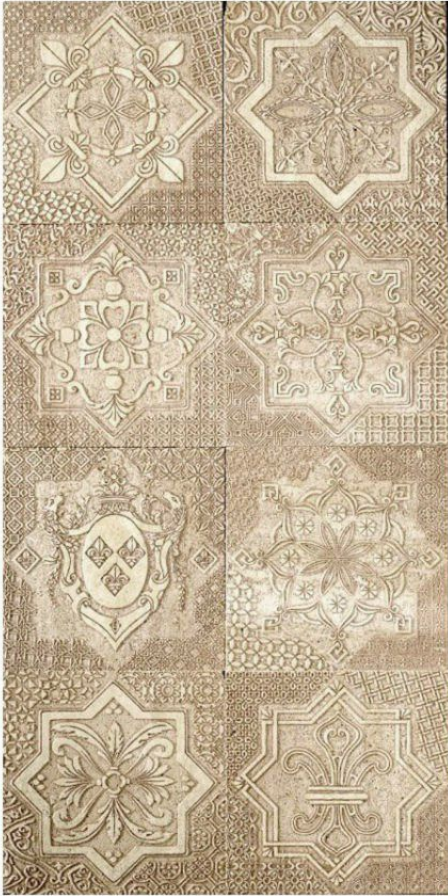

# COMPAS

VENETIAN COLLECTION

VTC 1-8000-TL

RINASCIMENTO MIX 8: ON TRAVERTINO

EACH TILES ARE 6" X 6" X 3/8"

FINISH IS PATINATED AND OTHER STONE  
BACKGROUNDS ARE AVAILABLE

FOR EXACT DETAILS, PLEASE INQUIRE

COMPAS