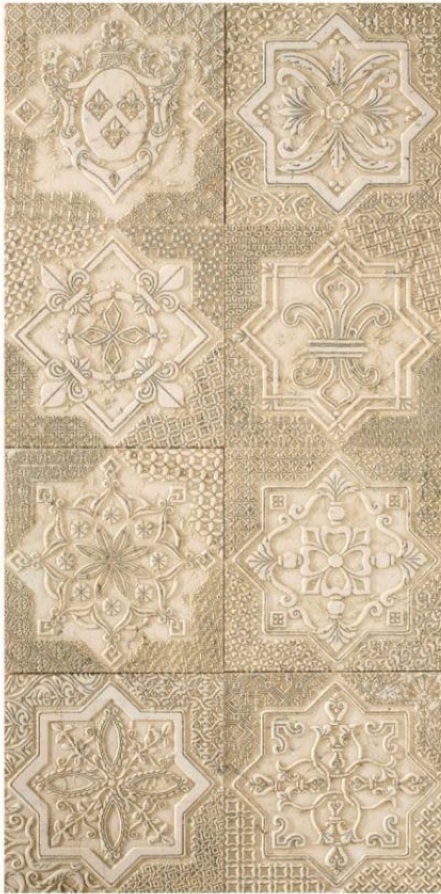

COMPAS

VENETIAN COLLECTION

VTC -7900-TL

RINASCIMENTO MIX 8: ON TRAVERTINO

EACH TILES ARE 6" X6" X 3/8"

FINISH IS PATINATED AND OTHER STONE
BACKGROUNDS ARE AVAILABLE

FOR EXACT DETAILS, PLEASE INQUIRE

COMPAS