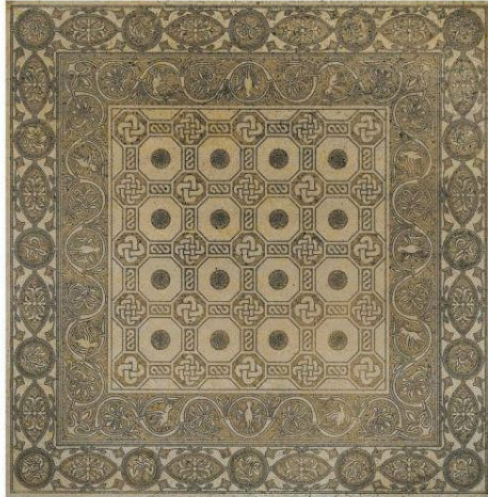

COMPAS

CASHMERE COLLECTION

VTC-5100-TL PERIPETIA TRAVER CLASSICO

EACH TILE IS 16" X 16"

USAGE: WALLS AND FLOORS IN LIGHT TRAFIC AREAS.

THE FINISH IS PAINTED AND PATINATED.

FOR EXACT DETAILS PLEASE INQUIRE

COMPAS