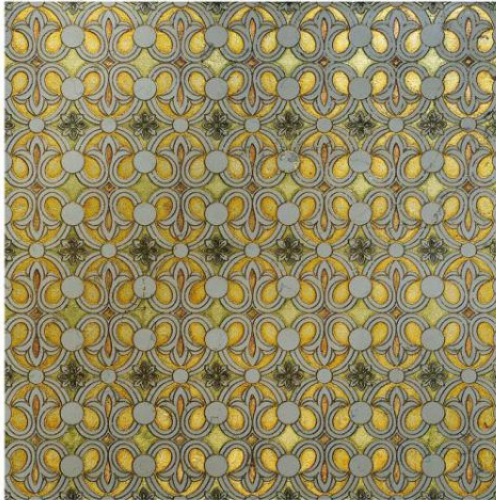

COMPAS

CASHMERE COLLECTION

VTC -4800-TL PALEOS-BIANCONE-GOLD

EACH TILE IS 16" X 16"

USAGE: WALLS AND FLOORS IN LIGHT TRAFIC AREAS.

THE FINISH IS PAINTED AND PATINATED.

FOR EXACT DETAILS PLEASE INQUIRE

COMPAS