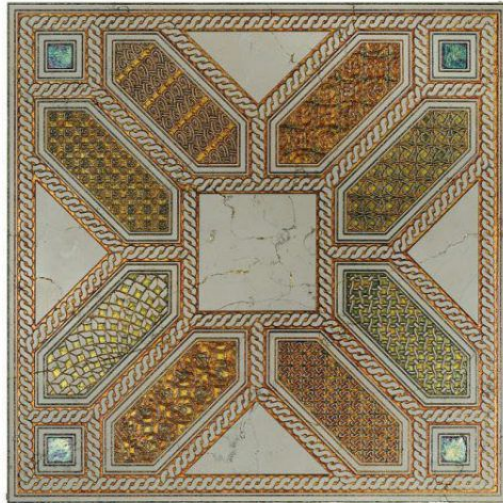

COMPAS

CASHMERE COLLECTION

VTC -2100-TL APSIDHAT-BIANCONE-GOLD

EACH TILE IS 16" X 16"

USAGE: WALLS AND FLOORS IN LIGHT TRAFIC AREAS.

THE FINISH IS PAINTED AND PATINATED.

FOR EXACT DETAILS PLEASE INQUIRE

COMPAS