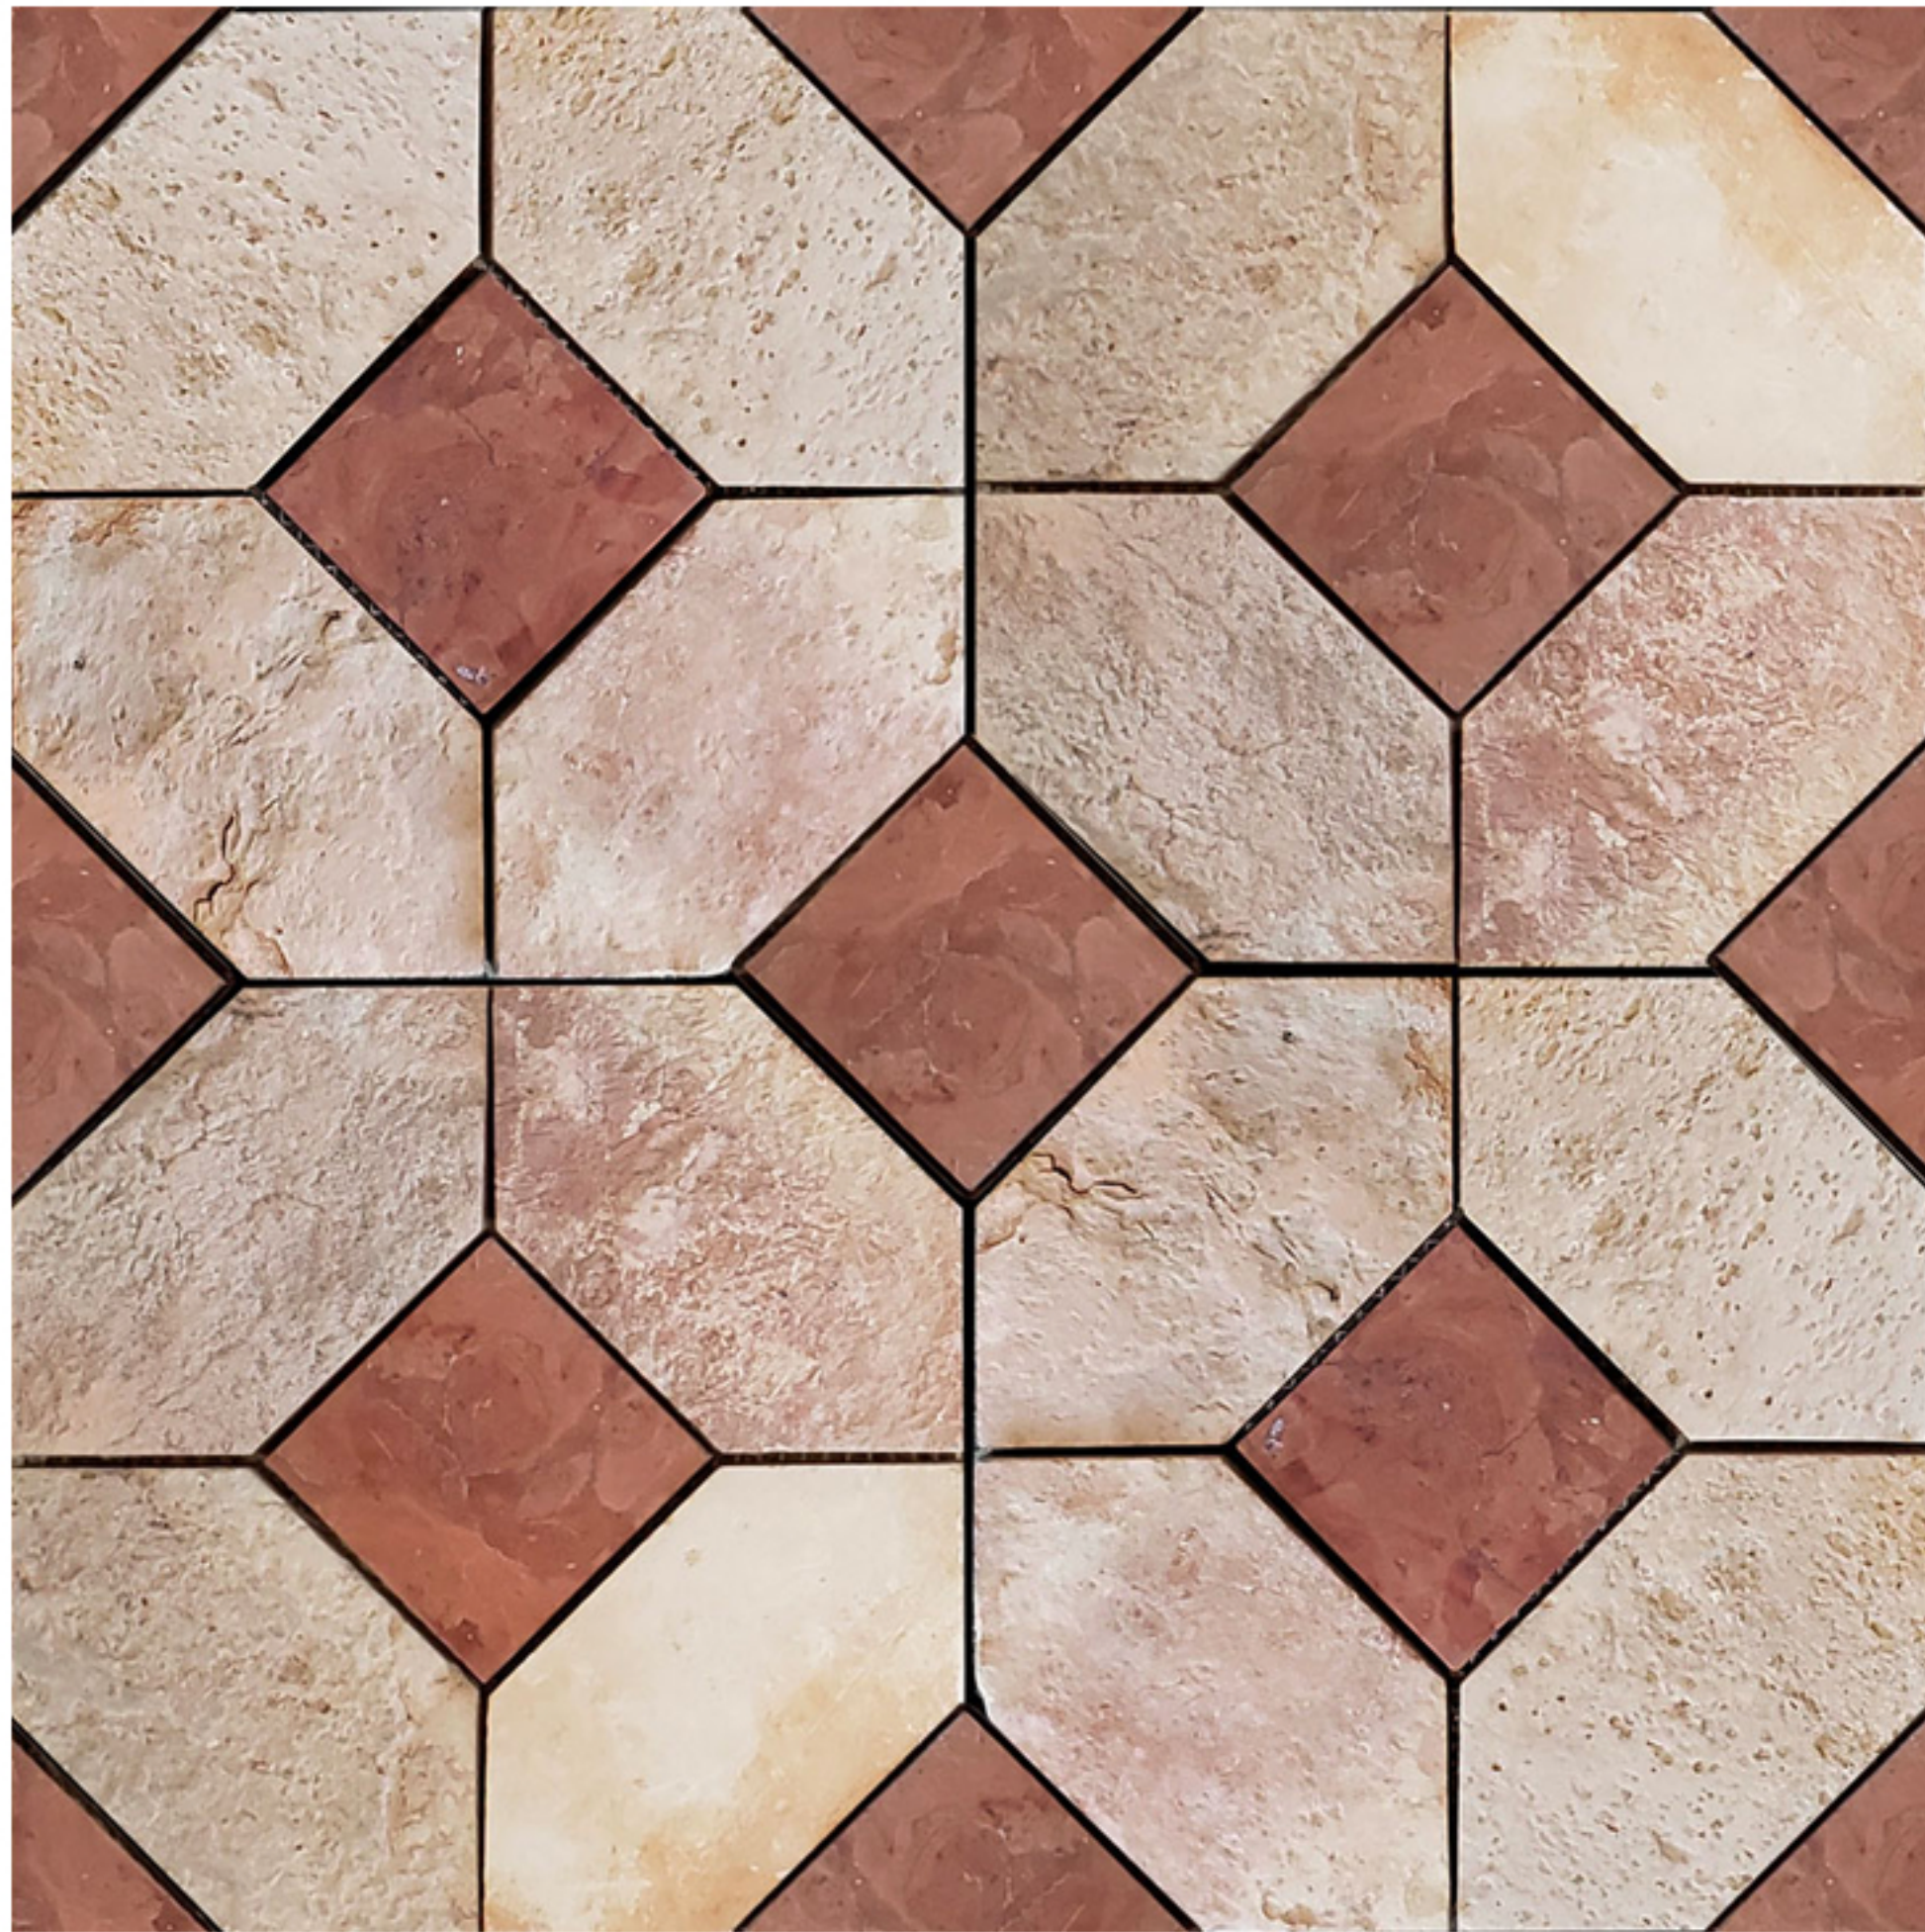

COMPAS™

RECLAIMED TERRACOTTA

PALERMO

RECLAIMED TERRACOTTA.

OCTAGONAL PATTERN CONTAINING CENTER
SQUARE DOT TERRACOTTA.

COMPOSED OF 3 PICKETS AND 1 CENTER
REPEATING PATTERN.

AVAILABLE IN TONE ON TONE OR
CONTRASTING COLOR.

OCTAGON SIZE: 10" (NOMINAL)
THICKNESS: 7/8" (NOMINAL)

SKU NUMBER: RTC-409

COMPAS

843 - 845 N. LACIENEGA BLVD.
LOS ANGELES, CALIFORNIA 90069