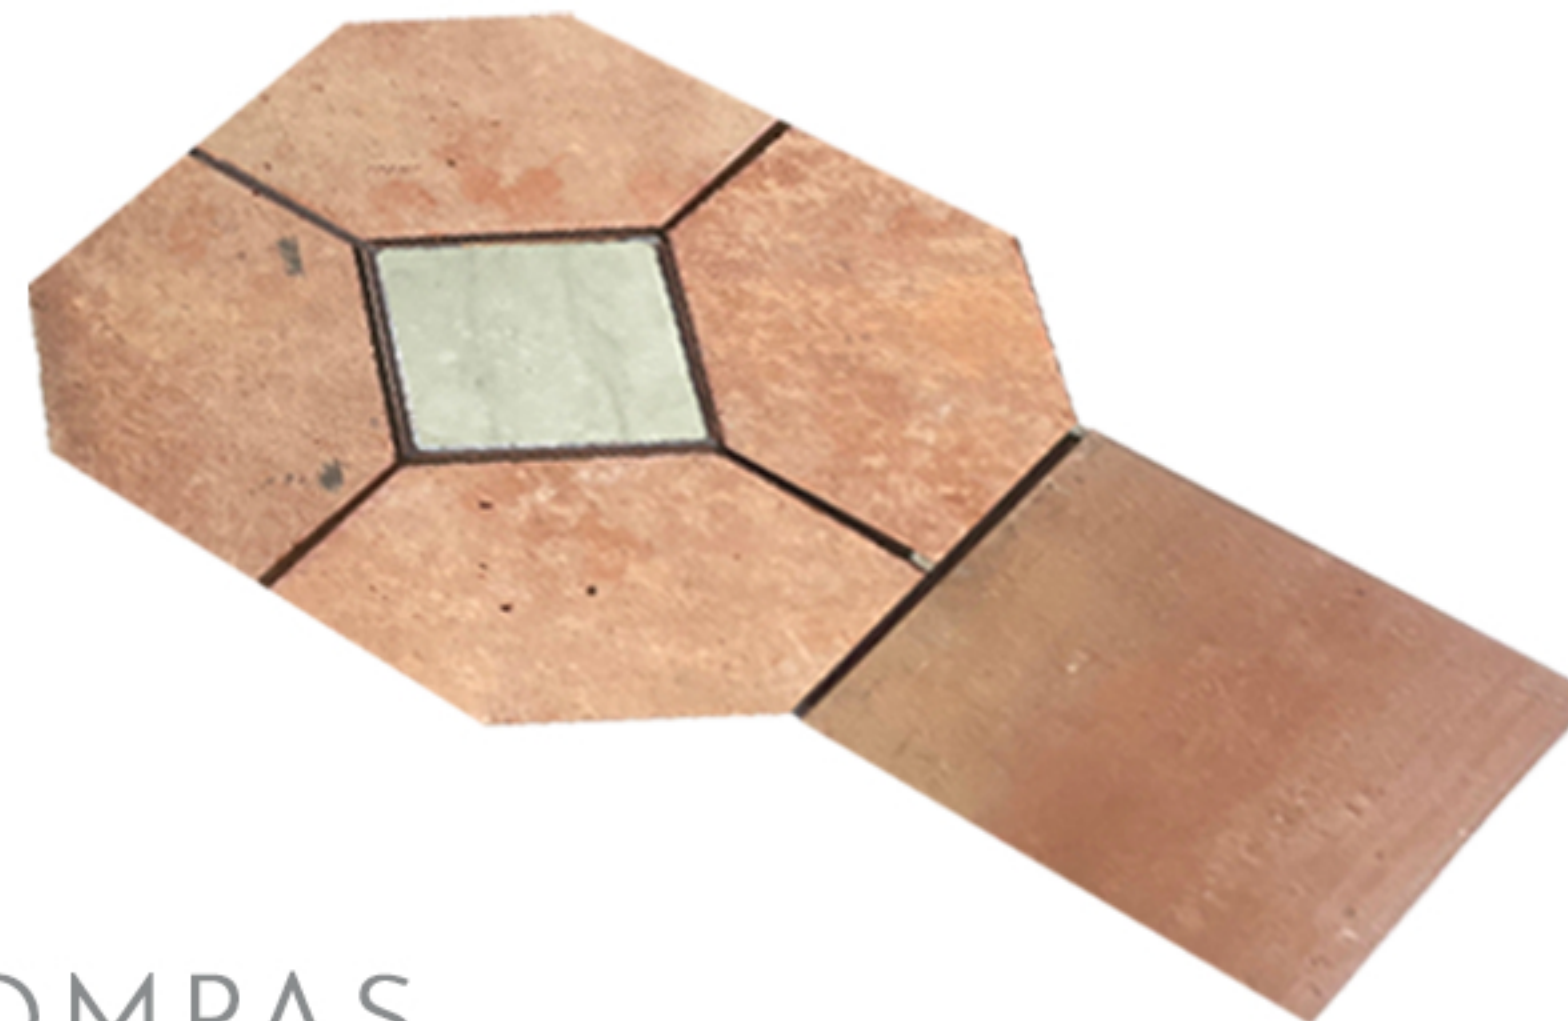

COMPAS™

RECLAIMED TERRACOTTA

ANJOU PATTERN

RECLAIMED TERRACOTTA.
COMPOSED OF 4 PICKETS FRAMING A SMALL
SQUARE DOT AND REVOLVING AROUND A
CABOCHON THAT IS 5" SQUARE.

THIS PATTERN CAN BE CUSTOMIZED WITH A
COMBINATION OF STONE, TERRACOTTA AND
MARBLE.

THICKNESS: 3/4"
OVERALL DIMENSION: 12"

SKU NUMBER: RTC-401

COMPAS

843 - 845 N. LACIENEGA BLVD.
LOS ANGELES, CALIFORNIA 90069