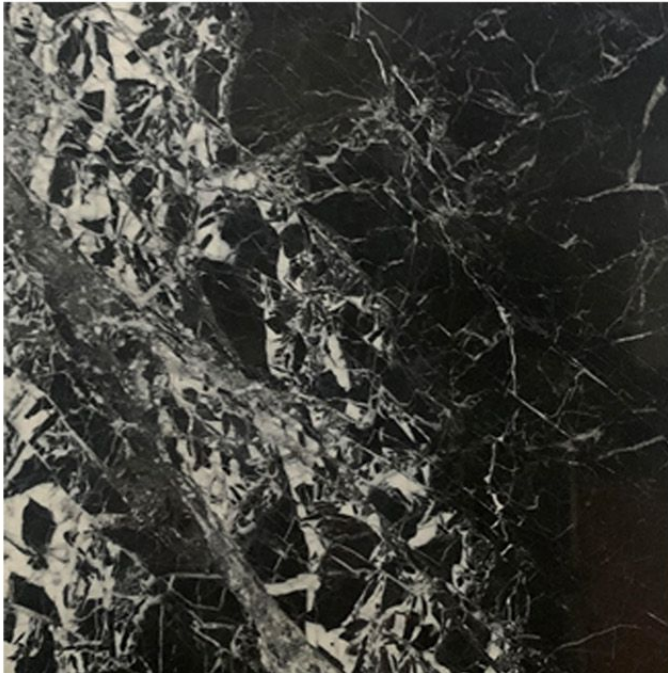

## MARBLE

MBLT 122 TL PETIT ANTIQUE

A BLACK MARBLE WITH A FLOW OF SMALL WHITE ELEMENTS ORGANIZED AROUND A DARK BLACK MATRIX

AVAILABLE FINISHES: POLISHED / HONED / BRUSHED

SIZES AVAILABLE: SLABS OR CUT TO SIZE