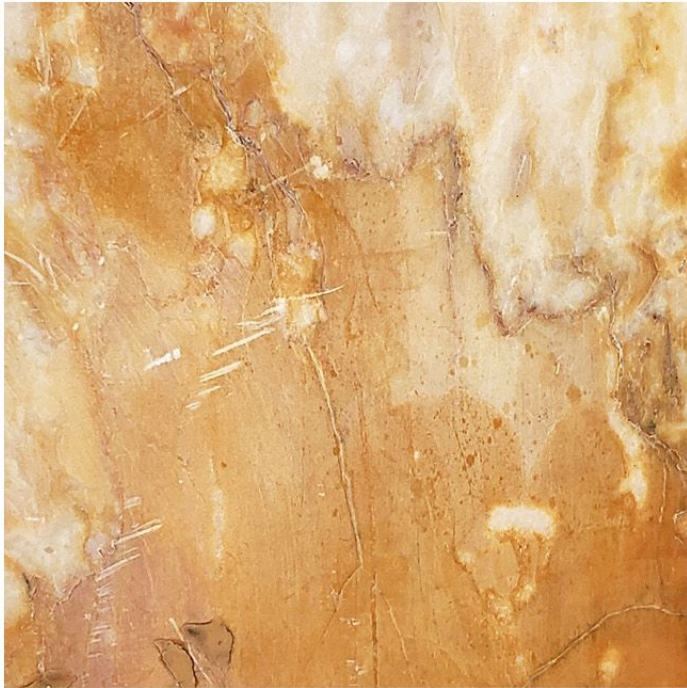

COMPAS™

MARBLE

MBLT 143 TL GIALLO ANTICO

A UNIQUE DEEP AND INTENSE SIENNA YELLOW MARBLE
BRECCIATED WITH WHITE AND PURPLE VEINS

AVAILABLE FINISHES: POLISHED /HONED

SIZES AVAILABLE: SLABS , CUT TO SIZE OR FABRICATED
ITEMS