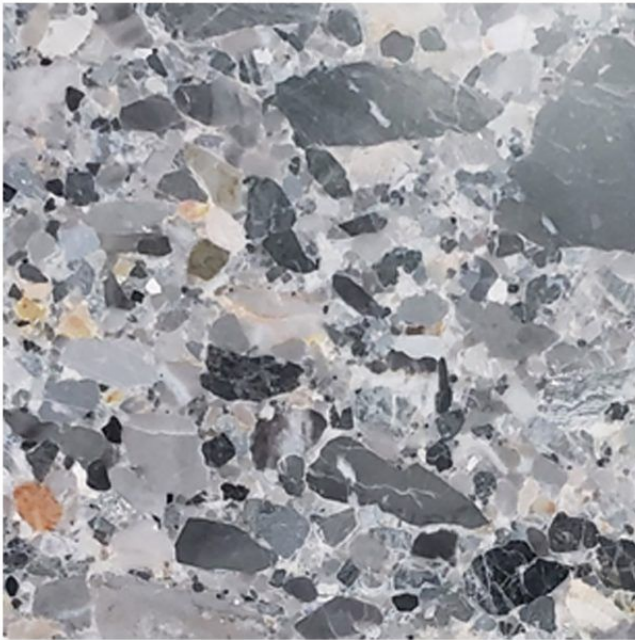

## MARBLE

MBLT 104 TL BRECCIA DALMATIA

A FINE GRAY BLACK ON GRAY WHITE BRECCIATED MARBLE WITH SMALL TO MEDIUM SIZE INCLUSIONS

AVAILABLE FINISHES: POLISHED / HONED / REFER TO STONE FINISH LISTING

SIZES AVAILABLE: SLABS OR CUT TO SIZE