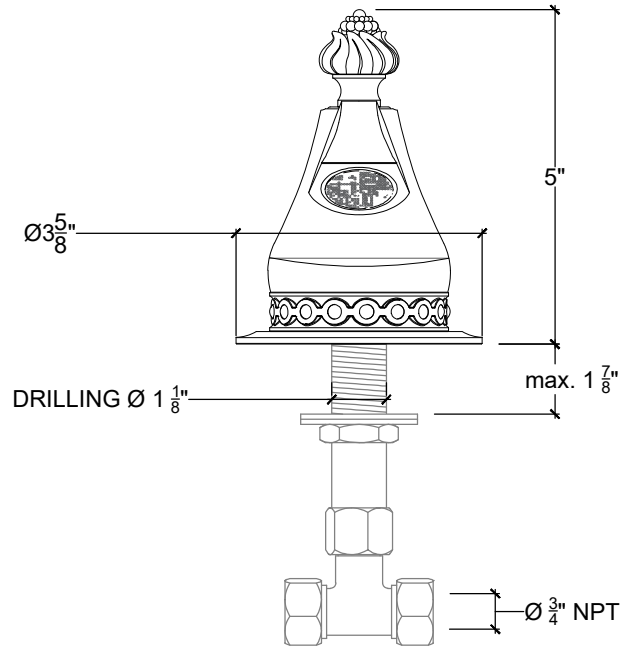

TUDOR 3/4"

Deck mounted spout 3/4" NPT
Bec sure gorge pour bain - 3/4" NPT
Style# 08906204

Copyright © Compass 2010 www.compassstone.com