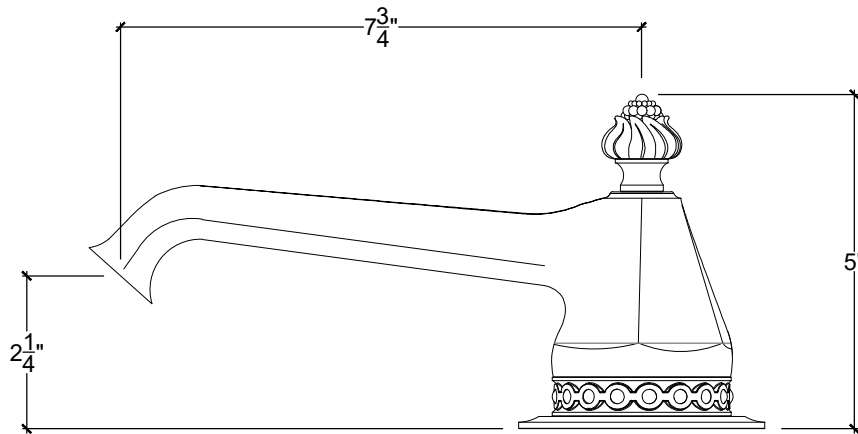

TUDOR 3/4"

Deck mounted spout 3/4" NPT
Bec sure gorge pour bain - 3/4" NPT
Style# 08906204

Copyright © Compass 2010 www.compassstone.com