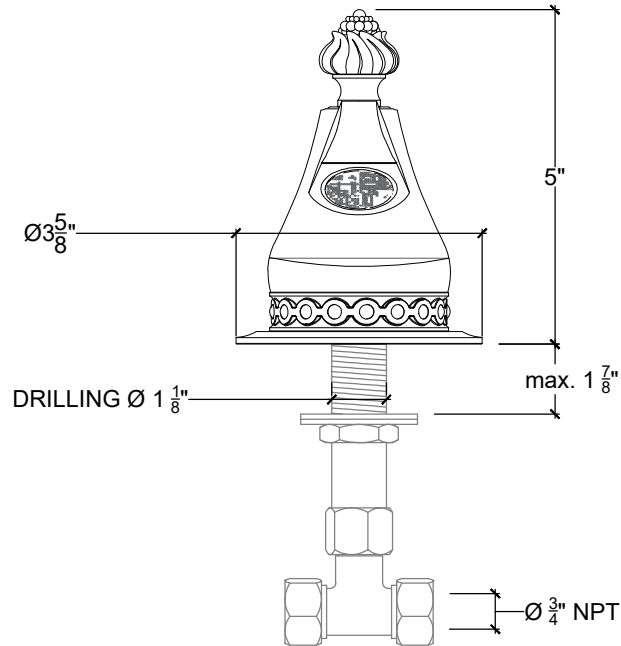

# TUDOR 3/4"

Deck mounted tub spout - 3/4" NPT

Montage sur plan - Bec verseur Tudor pour baignoire - 3/4" NPT

Style# 08906204

Copyright © Compass 2010 www.compassstone.com

 COMPAS™