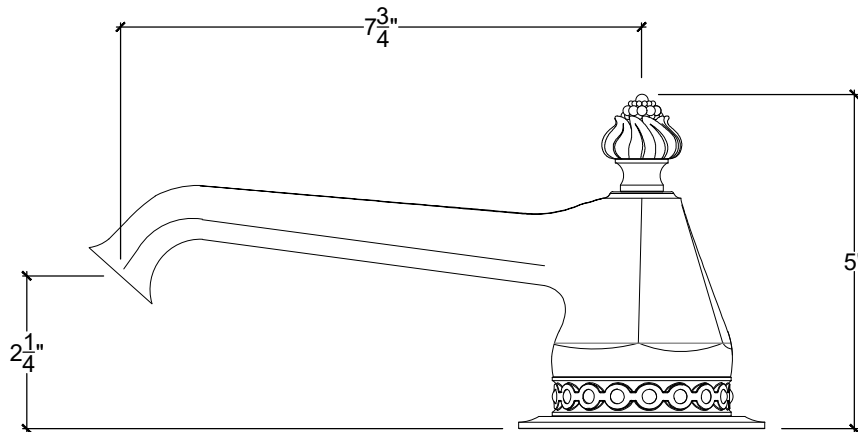

# TUDOR 3/4"

Deck mounted tub spout - 3/4" NPT

Montage sur plan - Bec verseur Tudor pour baignoire - 3/4" NPT

Style# 08906204

Copyright © Compass 2010 www.compassstone.com

 COMPAS™