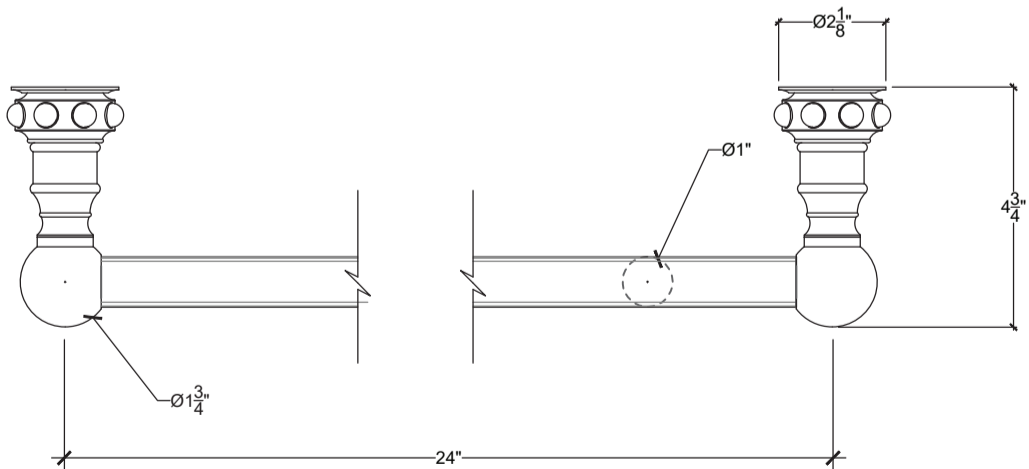

XL PEARL

Wall Mounted 24" Towel bar
Porte Serviette Simple 60cm
Style # 6202502

SIDE

TOP

Copyright © Compas 2010 www.compassone.com

 COMPAS™

XL PEARL

Wall Mounted 24" Towel bar
Porte Serviette Simple 60cm
Style # 6202502-SP