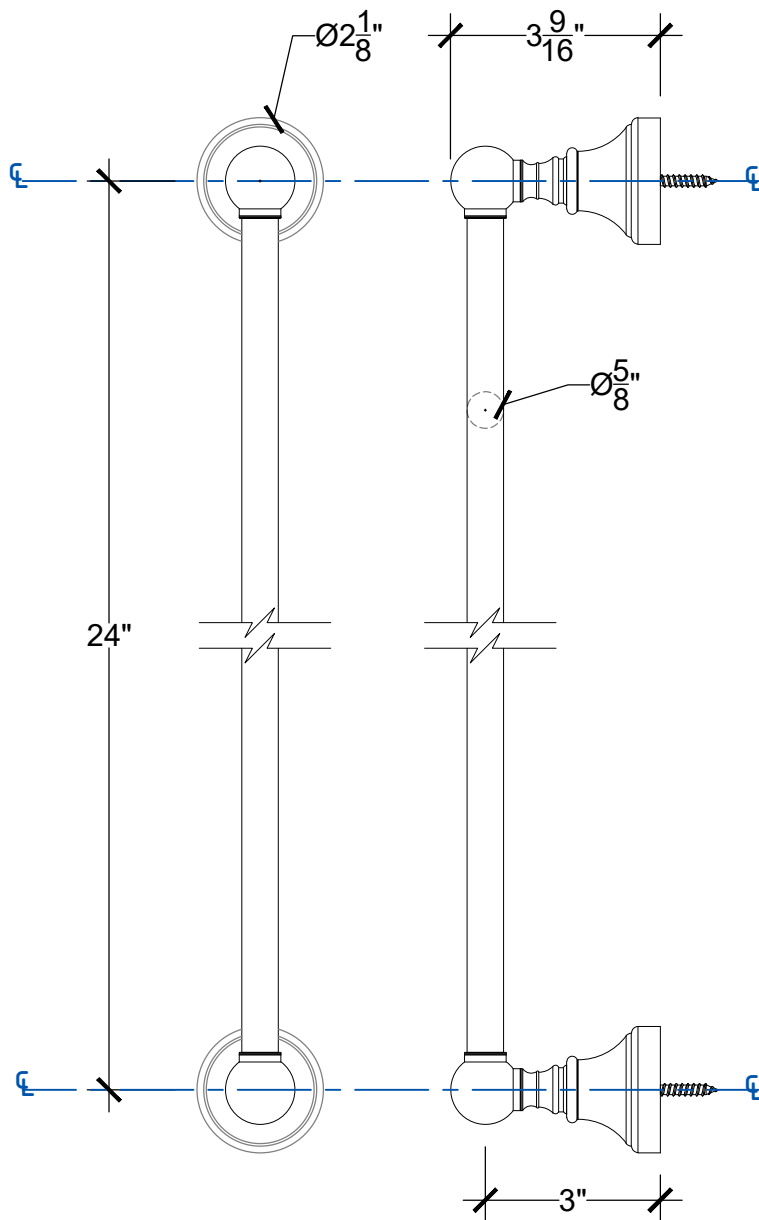

XL PEARL

Wall Mounted 24" Towel bar
Porte Serviette Simple 60cm
Style # 6202502

SIDE

TOP

Copyright © Compas 2010 www.compassone.com

 COMPAS™

XL PEARL

Wall Mounted 24" Towel bar
Porte Serviette Simple 60cm
Style # 6202502-SP