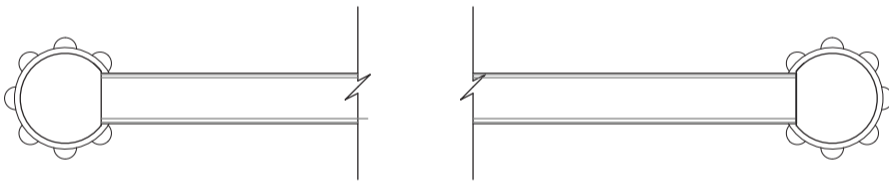

XL PEARL

Wall Mounted 24" Towel bar
Porte Serviette Simple 60cm
Style # 6202502

SIDE

TOP

Copyright © Compas 2010 www.compassone.com

 COMPAS™

XL PEARL

Wall Mounted 24" Towel bar
Porte Serviette Simple 60cm
Style # 6202502-SP