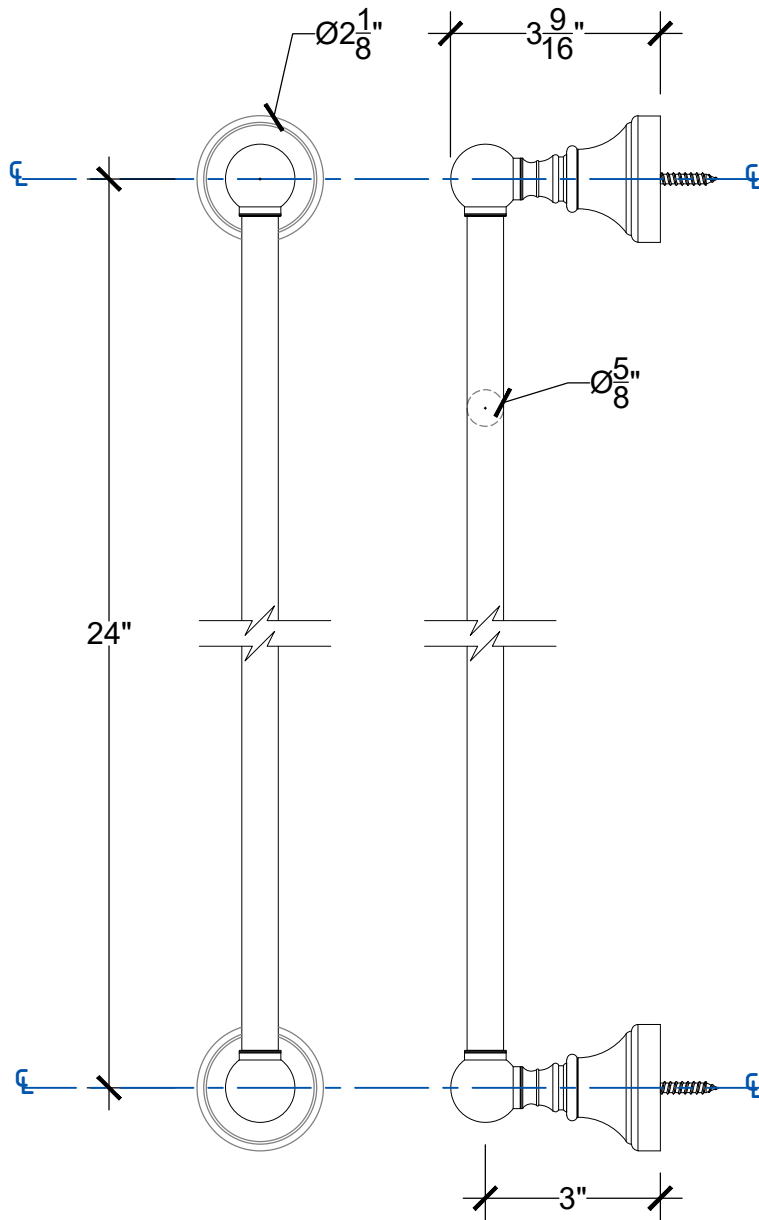

XL PEARL

Wall Mounted XL Pearl Towel bar - 24"
Montage mural - Porte Serviette XL Pearl - 24"
Style # 06202502-SP

Copyright © Compas 2010 www.compasstone.com

 COMPAS™