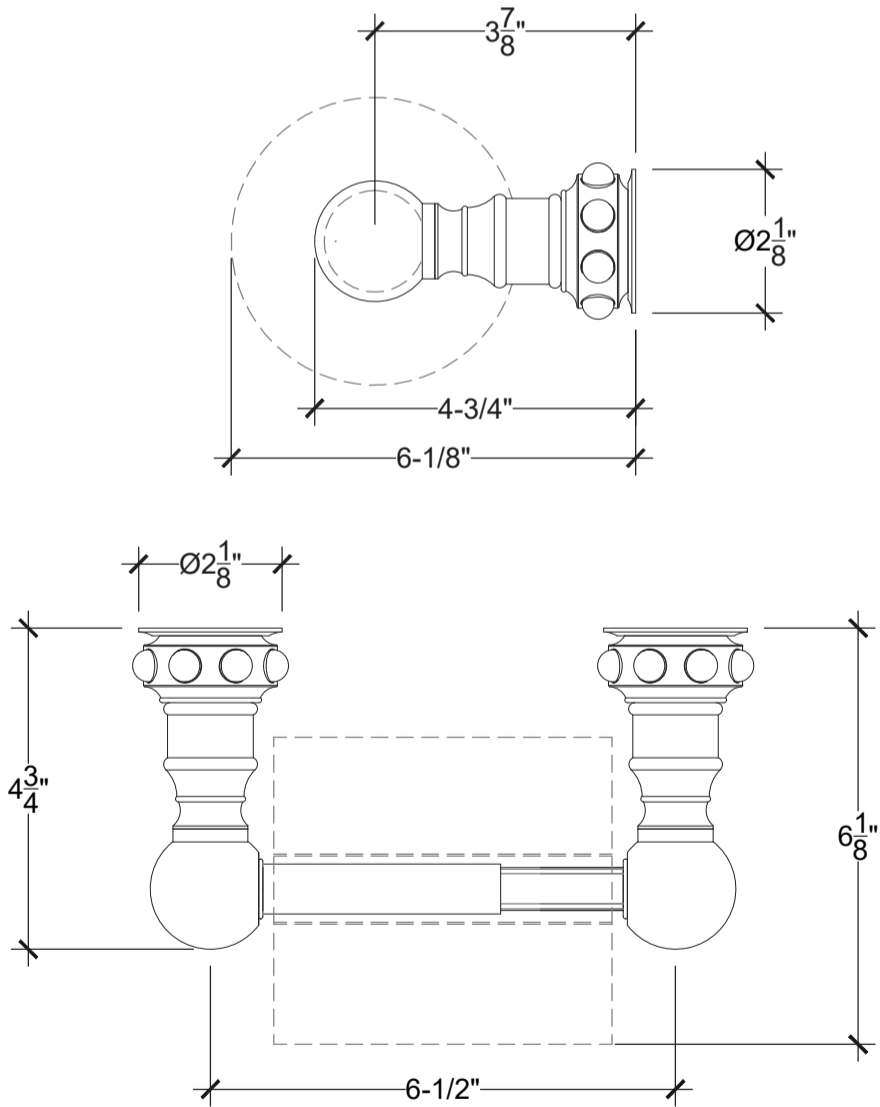

## XL - PEARL

Horizontal Toilet Paper Holder  
 Porte Papier Simple  
 Style # 6202548

Copyright © Compas 2010 www.compassstone.com

 COMPAS™