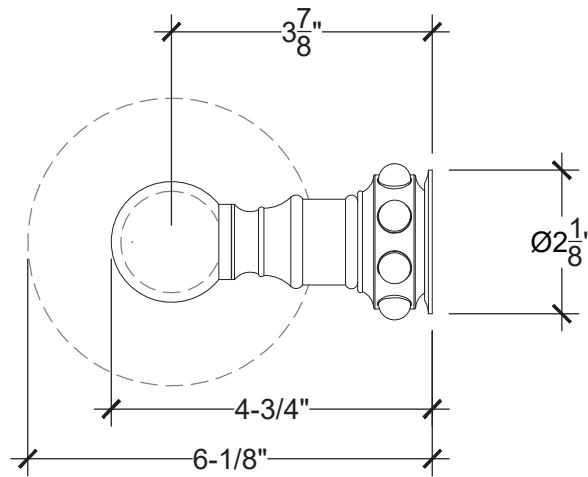

XL - PEARL

Horizontal Toilet Paper Holder
Porte Papier Simple XL Pearl
Style # 06202548

Copyright © Compas 2010 www.compassstone.com