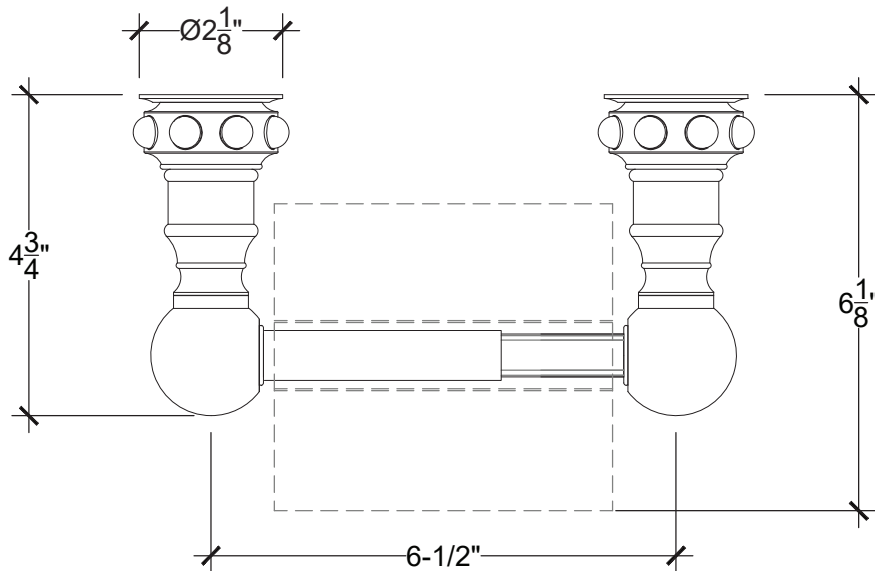

XL - PEARL

Horizontal Toilet Paper Holder
Porte Papier Simple XL Pearl
Style # 06202548

Copyright © Compas 2010 www.compassstone.com