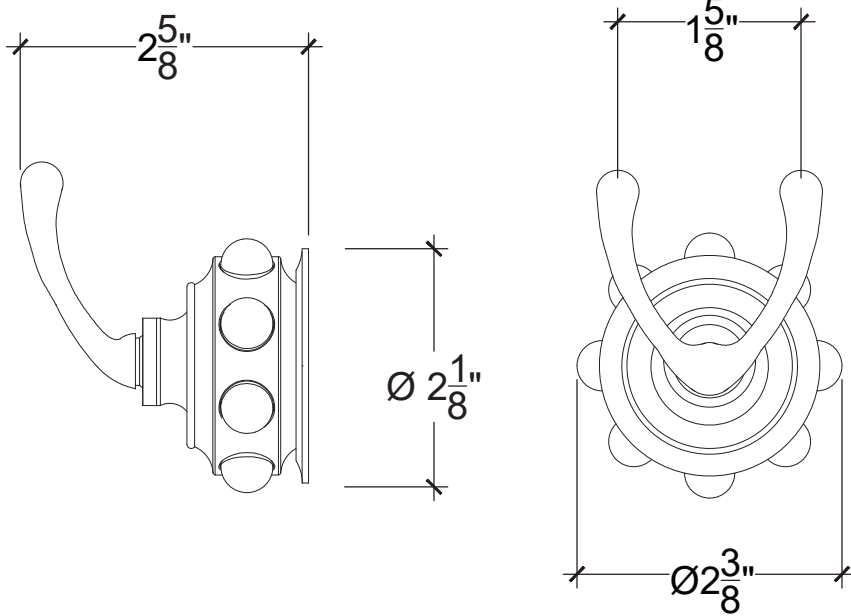

XL - PEARL

Wall Mounted Robe Hook
Porte Peignoir Simple
Style # 6102508

Copyright © Compas 2010 www.compasstone.com

 COMPAS™