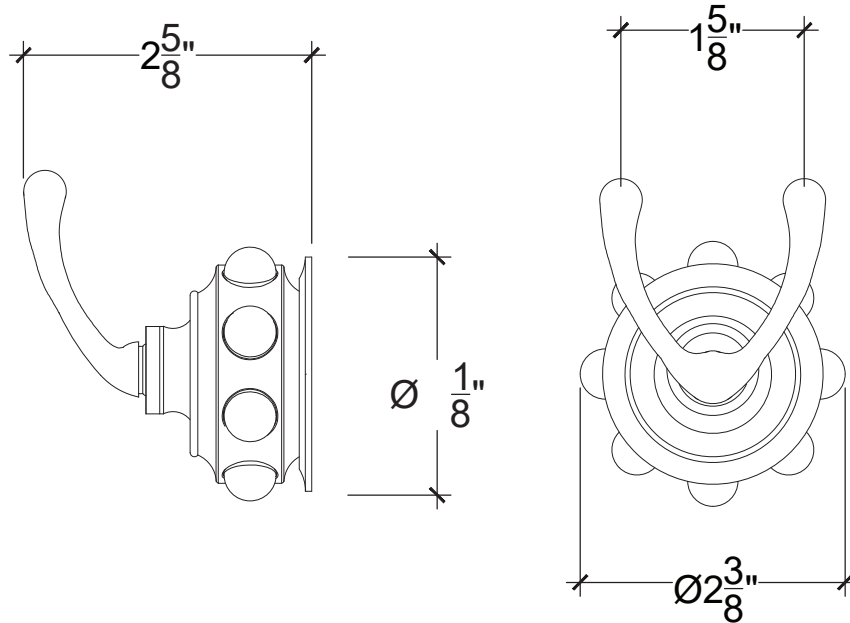

XL - PEARL

Wall Mounted XL Pearl double Robe Hook

Montage mural - Porte peignoir XL Pearl à crochet double

Style # 06202508

Copyright © Compas 2010 www.compasstone.com

 COMPAS™